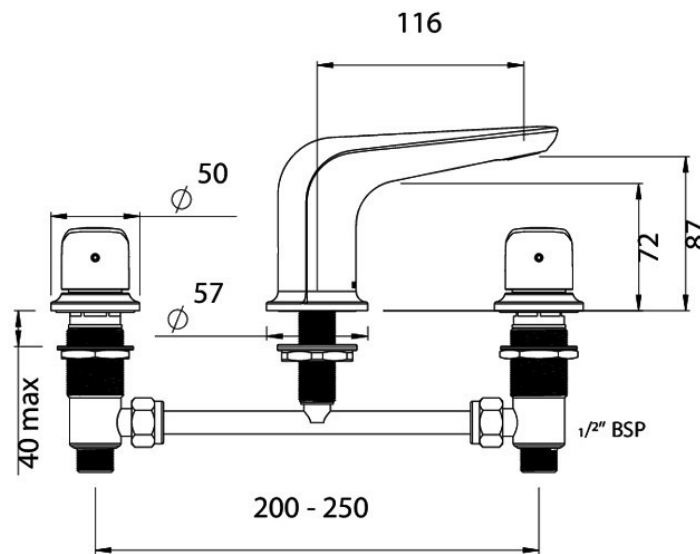

SPECIFICATION SHEET

Manufacturer	DEVA BY METHVEN-UK
Model	AROHA
Description	3-HOLE BASIN MIXER
Finish	CHROME
Article code	ARBSCPUK