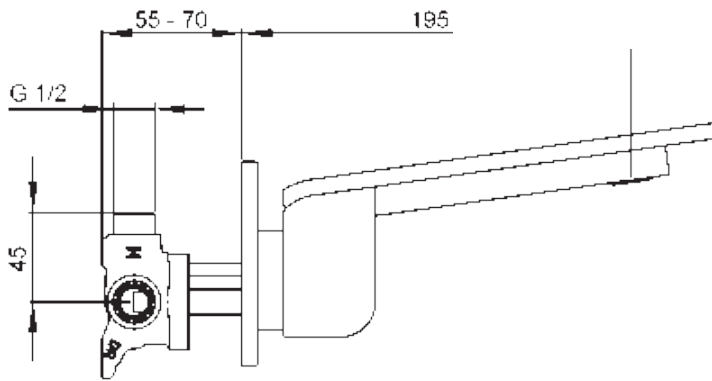

SPECIFICATION SHEET

Manufacturer	DEVA BY METHVEN-UK
Model	TAHI
Description	TWIN LEVER WALL MOUNTED BASIN MIXER
Finish	CHROME
Article code	01-6075