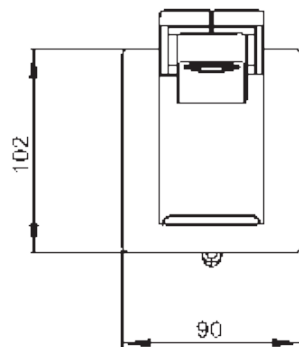

SPECIFICATION SHEET

Manufacturer	DEVA BY METHVEN-UK
Model	TAHI
Description	TWIN LEVER WALL MOUNTED BASIN MIXER
Finish	CHROME
Article code	01-6075