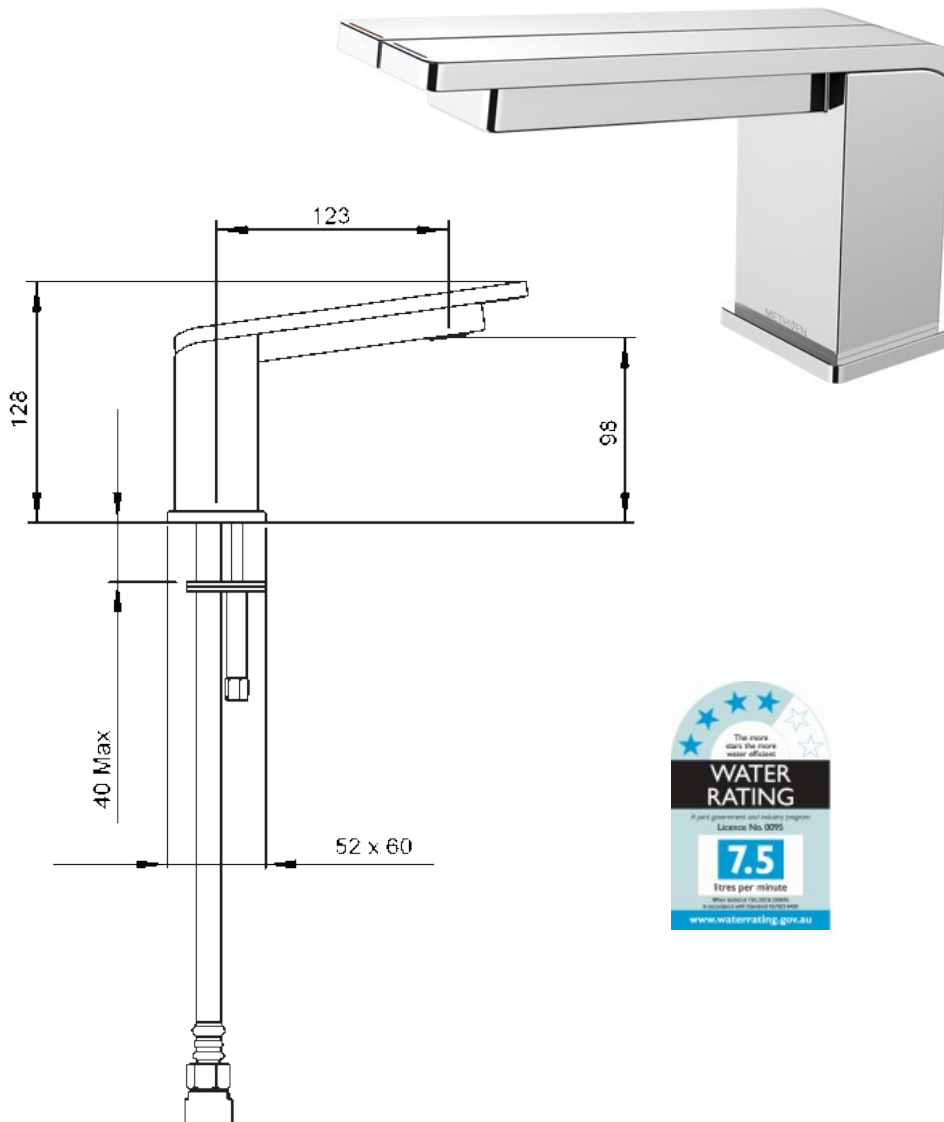

SPECIFICATION SHEET

Manufacturer	DEVA BY METHVEN-UK
Model	TAHI
Description	TWIN LEVER BASIN MIXER WITH 2 FLEXIBLE HOSE.
Finish	CHROME
Article code	TAHI 113