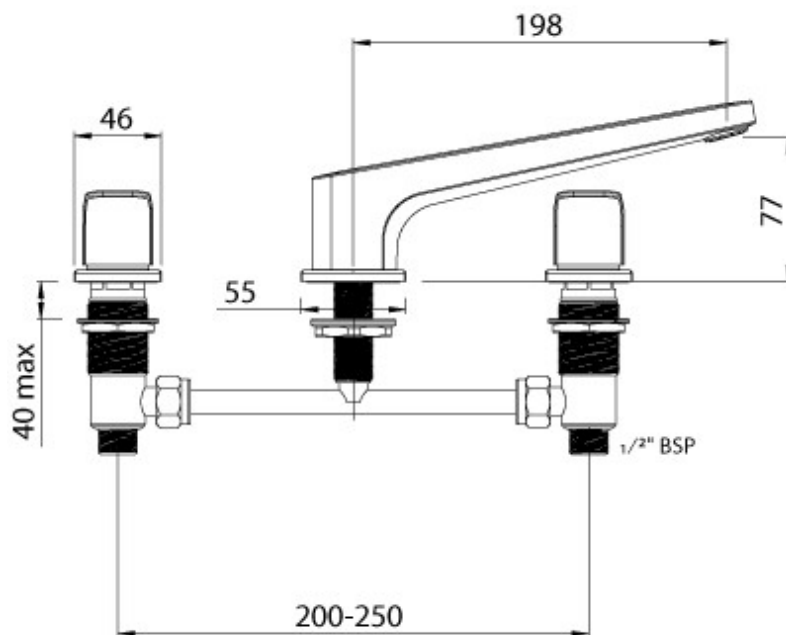

## SPECIFICATION SHEET

<b>Manufacturer</b>	DEVA BY METHVEN-UK
<b>Model</b>	WAIPORI
<b>Description</b>	3-HOLE DECK BATH MIXER
<b>Finish</b>	CHROME
<b>Article code</b>	WABHCPUK