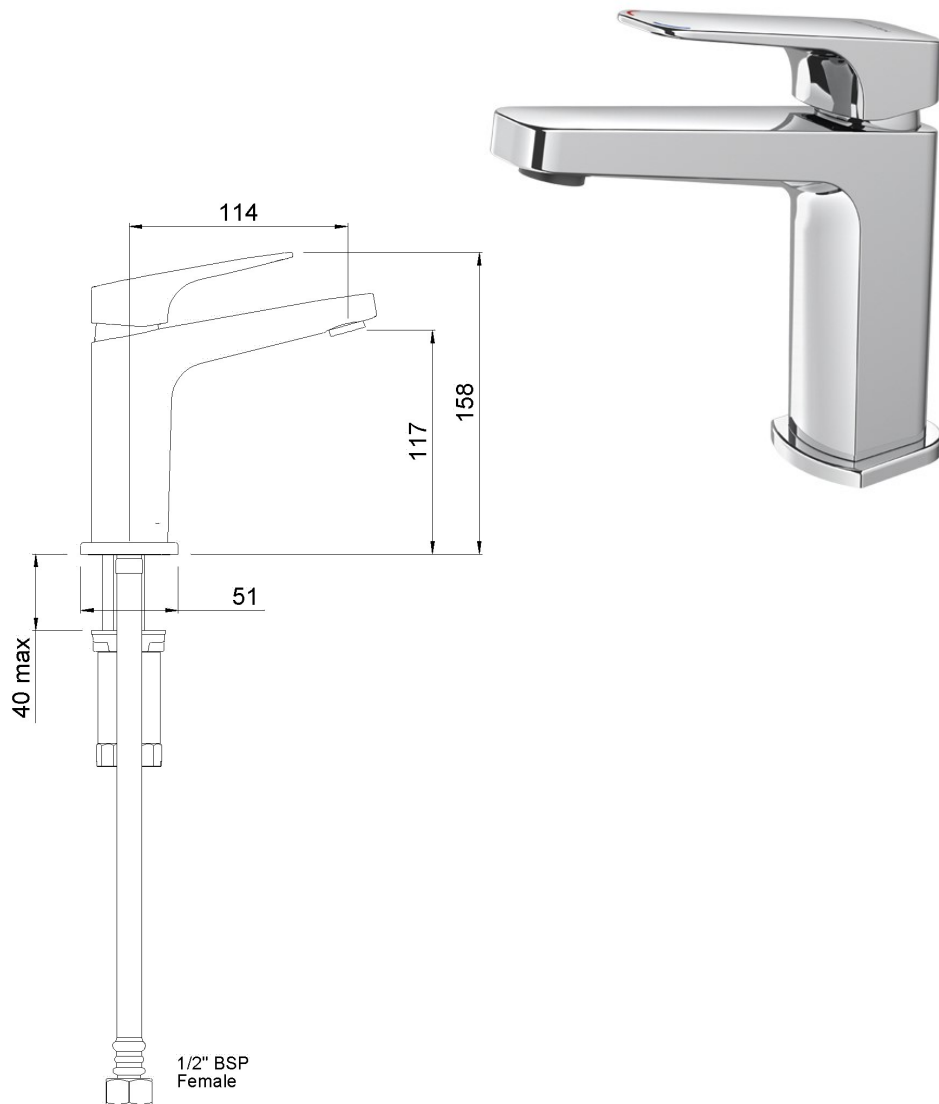

SPECIFICATION SHEET

Manufacturer	DEVA BY METHVEN-UK
Model	WAIPORI
Description	MONO WASH BASIN MIXER WITH 2 FLEXIBLE HSOE
Finish	CHROME
Article code	WABCPUK