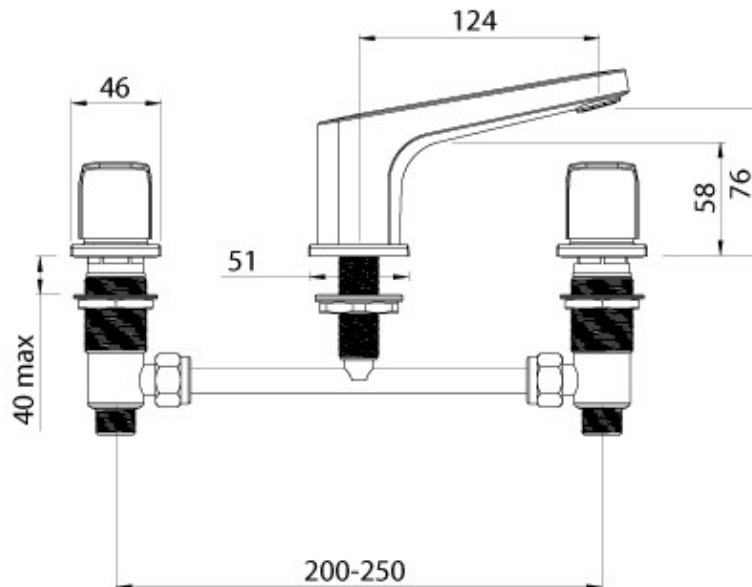

## SPECIFICATION SHEET

<b>Manufacturer</b>	DEVA BY METHVEN-UK
<b>Model</b>	WAIPORI
<b>Description</b>	3-HOLE BASIN MIXER
<b>Finish</b>	CHROME
<b>Article code</b>	WABSCPUK