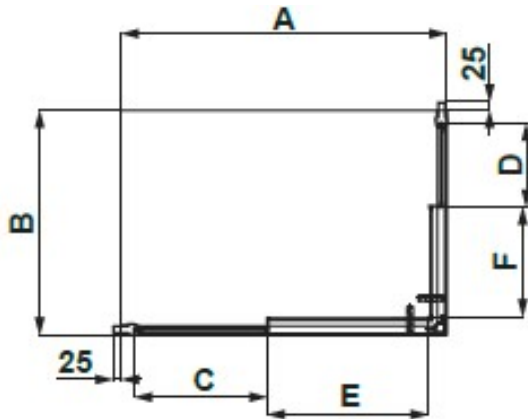

SPECIFICATION SHEET

Ref.	A	B	C	D	E	F
8903072	970	670	400	250	480	330
8903272	970	770	400	300	480	380
8910172	870	690	350	260	430	340
8910272	870	720	350	275	430	355

Manufacturer	GALA GORUP OF ROCA-SPAIN
Model	STEP RECTANGULAR
Description	ENCLOSURE FOR RECTANGULAR SHOWER TRAYS
Finish	CHROME
Article code	8903072/8903272/8910172/8910272