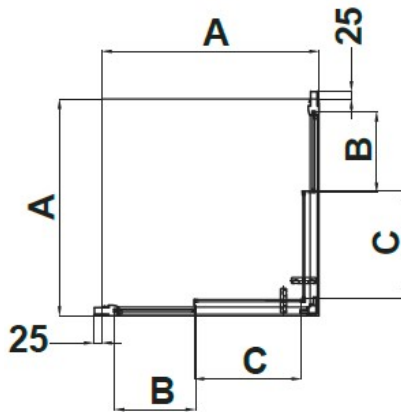

## SPECIFICATION SHEET

Ref.	A	B	C
8902572	670	250	330
8902772	770	300	380
8902972	870	350	430
8903372	970	400	480

<b>Manufacturer</b>	GALA GORUP OF ROCA-SPAIN
<b>Model</b>	STEP SQUARE
<b>Description</b>	ENCLOSURE FOR SQUARE SHOWER TRAYS
<b>Finish</b>	CHROME
<b>Article code</b>	8902572/8902772/8902972/8903372