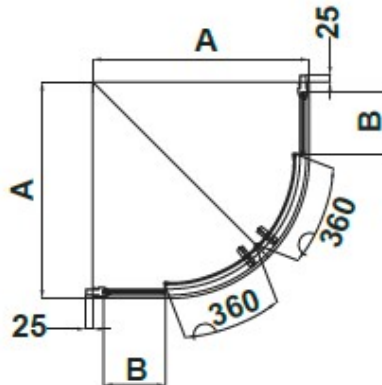

SPECIFICATION SHEET

Ref.	A	B
8902672	770	220
8902872	870	320
8910072	970	420

Manufacturer	GALA GORUP OF ROCA-SPAIN
Model	STEP CORNER
Description	ENCLOSURE FOR CORNER SHOWER TRAYS
Finish	CHROME
Article code	8905872/8902872/8910072