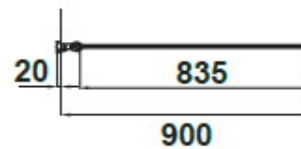

SPECIFICATION SHEET

Manufacturer	GALA GORUP OF ROCA-SPAIN
Model	STEP
Description	ENCLOSURE FOR BATH 90X150
Finish	CHROME
Article code	8905772