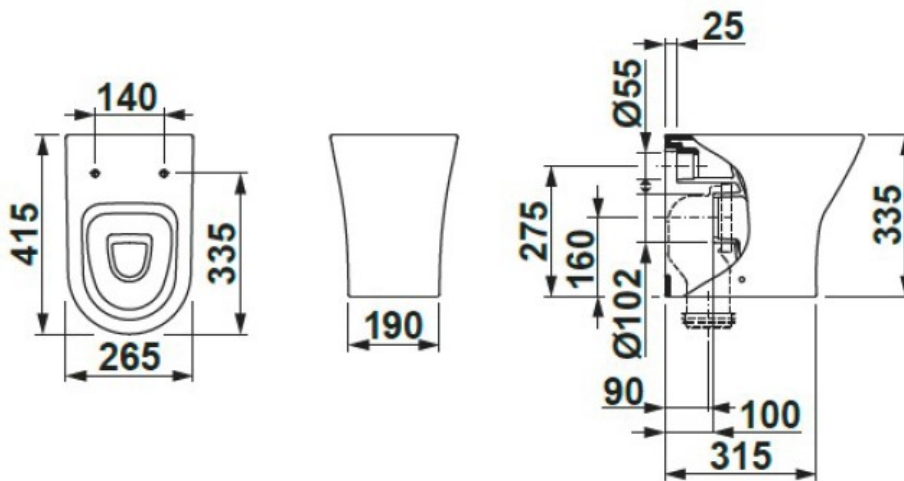

SPECIFICATION SHEET

| | |
|---------------------|-------------------------------------|
| Manufacturer | GALA GROUP OF ROCA-SPAIN |
| Model | SMART |
| Description | BACK TO WALL WC WITH SEAT AND COVER |
| Finish | WHITE |
| Article Code | 10064 + 5168001 |