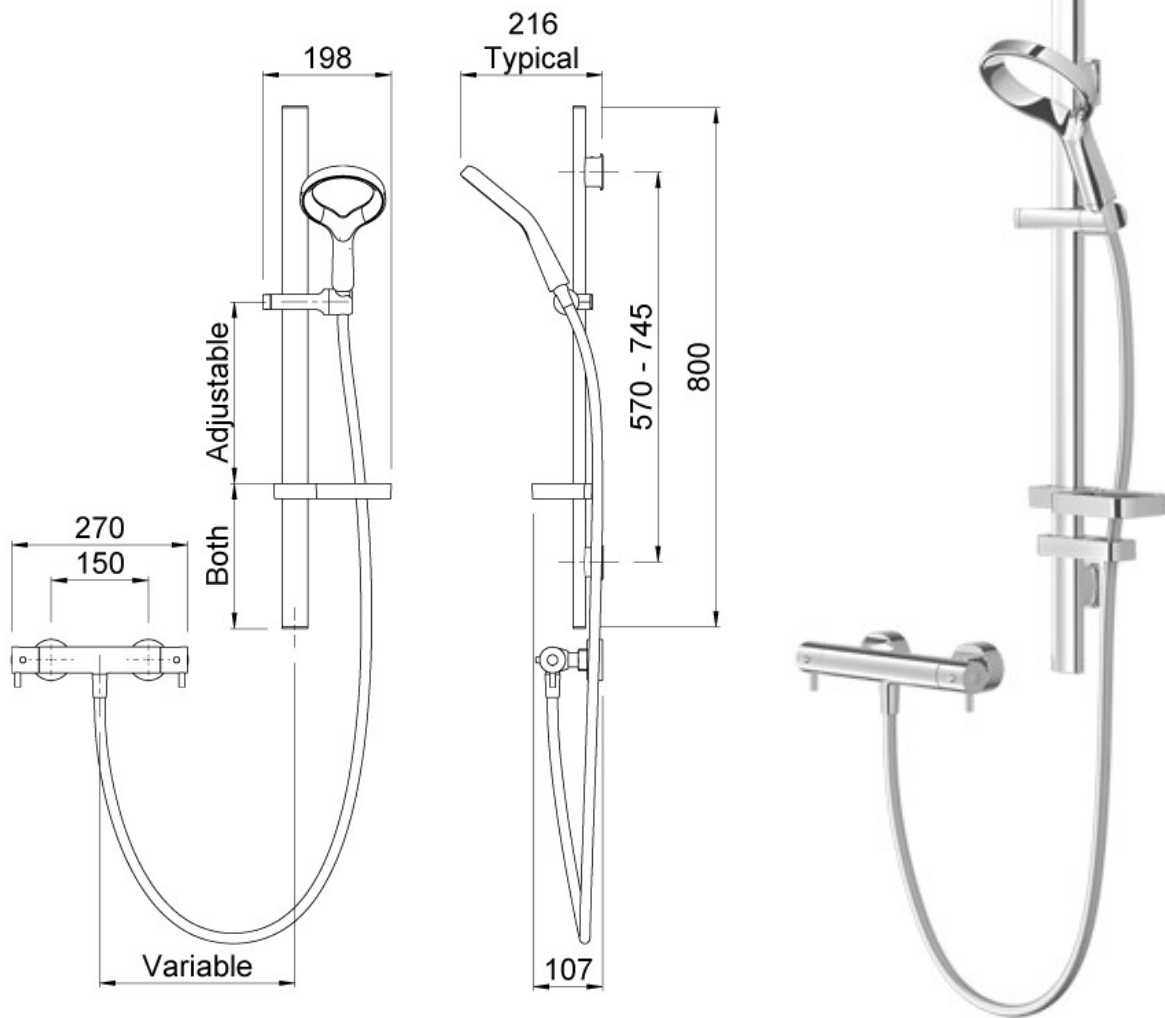

## SPECIFICATION SHEET

<b>Manufacturer</b>	DEVA BY METHVEN-UK
<b>Model</b>	AIO
<b>Description</b>	AURAJET COOL TOUCH BAR MIXER SHOWER KIT
<b>Finish</b>	CHROME/WHITE/CLASSIC BLUE/MARSALA/MIDNIGHT
<b>Article code</b>	AOCTSCPUK