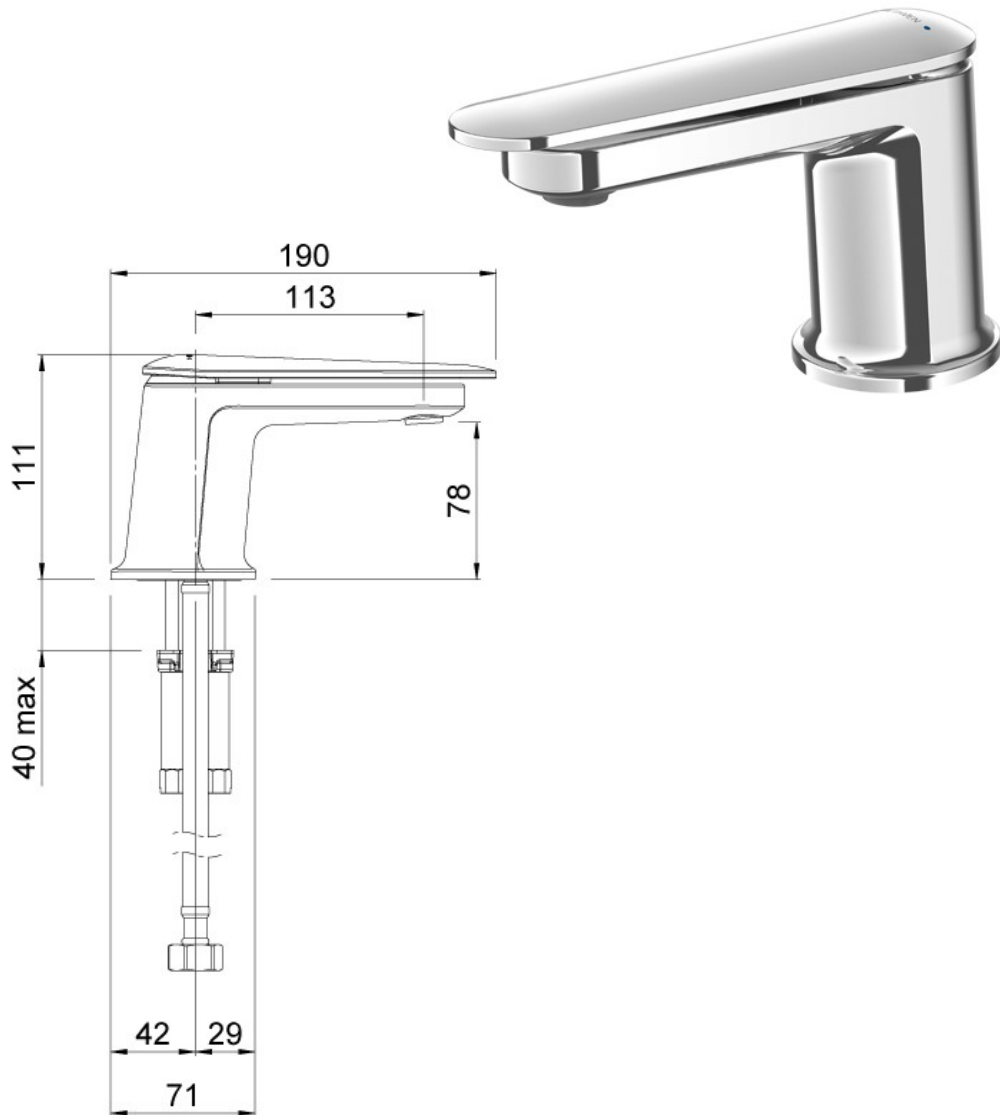

SPECIFICATION SHEET

| | |
|---------------------|----------------------------------|
| Manufacturer | DEVA BY METHVEN-UK |
| Model | AIO |
| Description | BASIN MIXER WITH 2 FLEXIBLE HOSE |
| Finish | CHROME |
| Article code | ROBCPUK |