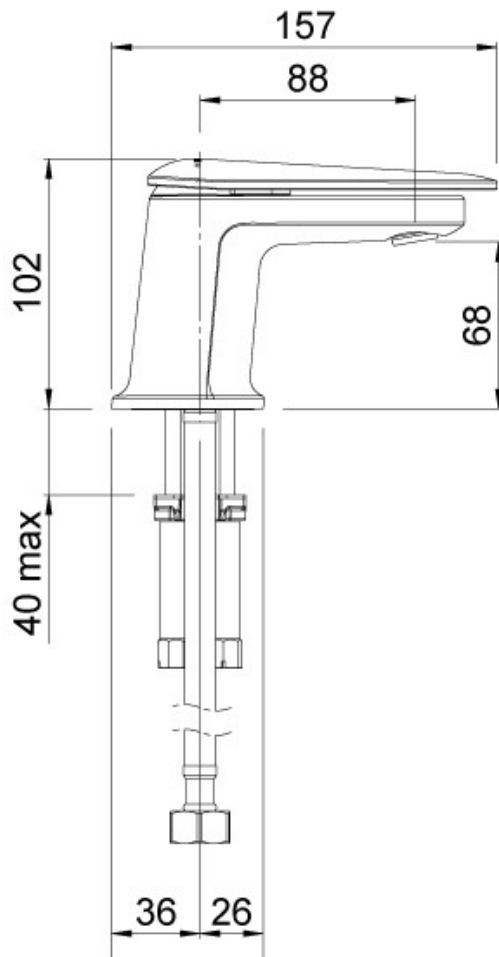

## SPECIFICATION SHEET

<b>Manufacturer</b>	DEVA BY METHVEN-UK
<b>Model</b>	AIO
<b>Description</b>	MINI BASIN MIXER WITH 2 FLEXIBLE HOSE
<b>Finish</b>	CHROME
<b>Article code</b>	ROBMCPUK