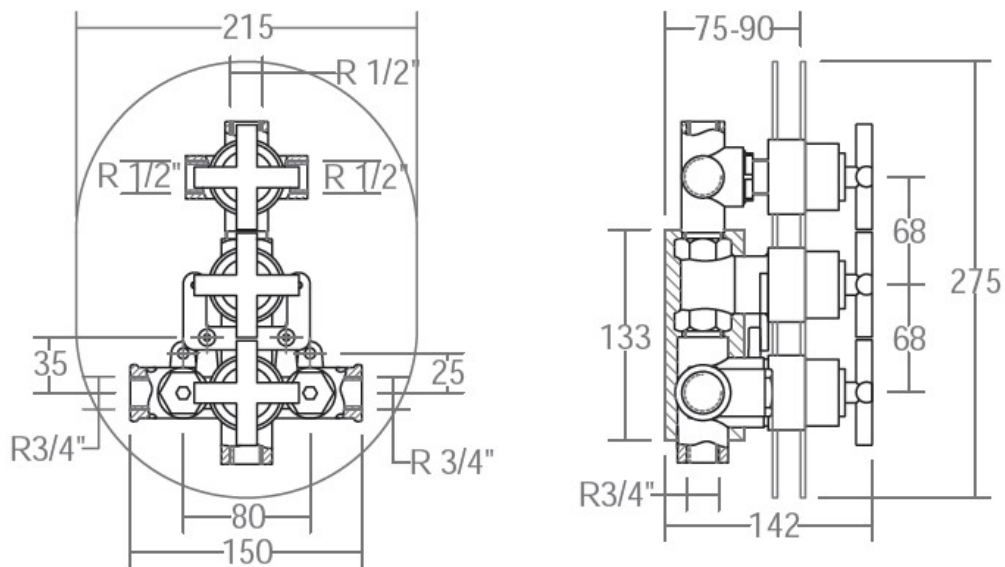

SPECIFICATION SHEET

Manufacturer	RAMON SOLER-SPAIN
Model	RS-CROSS
Description	CONCEALED THERMOSTIC SHOWER VALVE WITH 3 WAY DIVERTER
Finish	CHROME
Article Code	6227 S