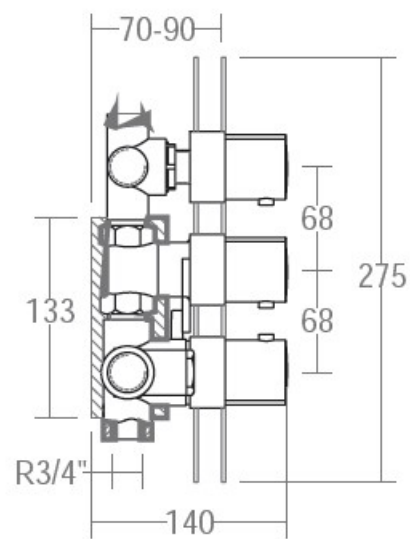

SPECIFICATION SHEET

Manufacturer	RAMON SOLER-SPAIN
Model	AROLA
Description	CONCEALED THERMOSTIC SHOWER VALVE WITH 3 WAY DIVERTER.
Finish	CHROME
Article Code	2627 S