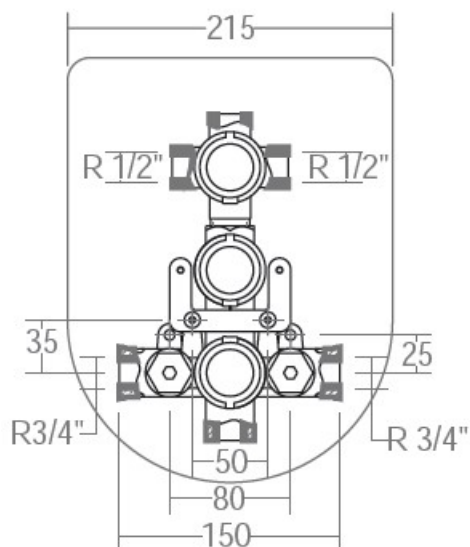

SPECIFICATION SHEET

Manufacturer	RAMON SOLER-SPAIN
Model	AROLA
Description	CONCEALED THERMOSTIC SHOWER VALVE WITH 3 WAY DIVERTER.
Finish	CHROME
Article Code	2627 S