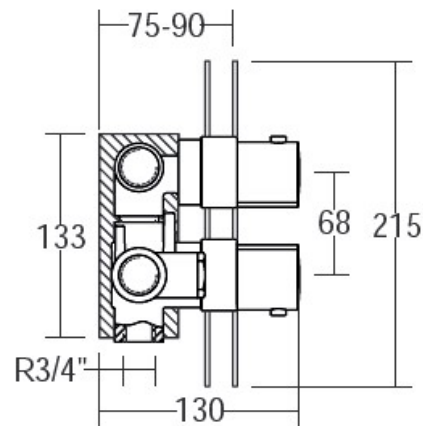

SPECIFICATION SHEET

Manufacturer	RAMON SOLER-SPAIN
Model	AROLA
Description	CONCEALED THERMOSTIC SHOWER VALVE WITH DIVERTER IN HANDLE FLOW RATE (2 WAY)
Finish	CHROME
Article Code	2687 S