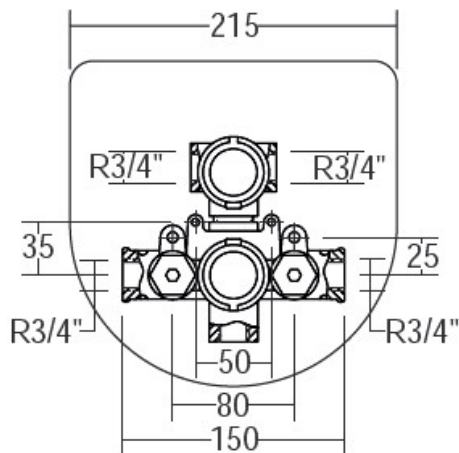

SPECIFICATION SHEET

Manufacturer	RAMON SOLER-SPAIN
Model	AROLA
Description	CONCEALED THERMOSTIC SHOWER VALVE WITH DIVERTER IN HANDLE FLOW RATE (2 WAY)
Finish	CHROME
Article Code	2687 S