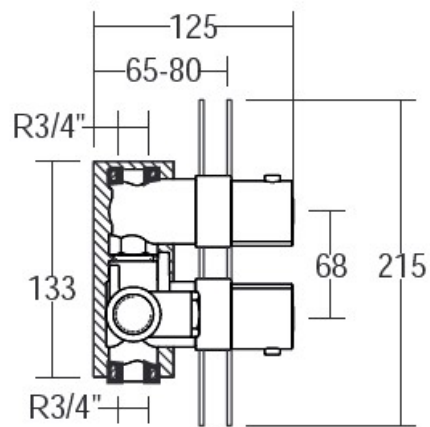

## SPECIFICATION SHEET

<b>Manufacturer</b>	RAMON SOLER-SPAIN
<b>Model</b>	AROLA
<b>Description</b>	CONCEALED THERMOSTIC SHOWER VALVE (1 WAY)
<b>Finish</b>	CHROME
<b>Article Code</b>	2624 S