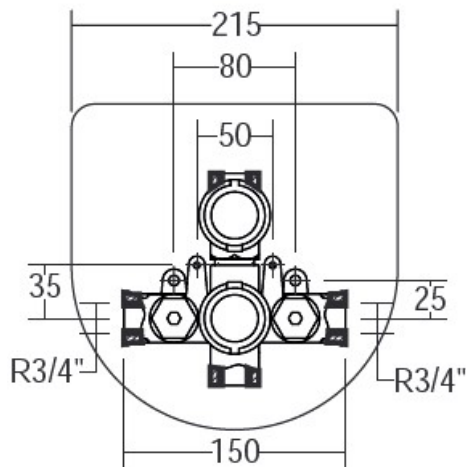

## SPECIFICATION SHEET

<b>Manufacturer</b>	RAMON SOLER-SPAIN
<b>Model</b>	AROLA
<b>Description</b>	CONCEALED THERMOSTIC SHOWER VALVE (1 WAY)
<b>Finish</b>	CHROME
<b>Article Code</b>	2624 S