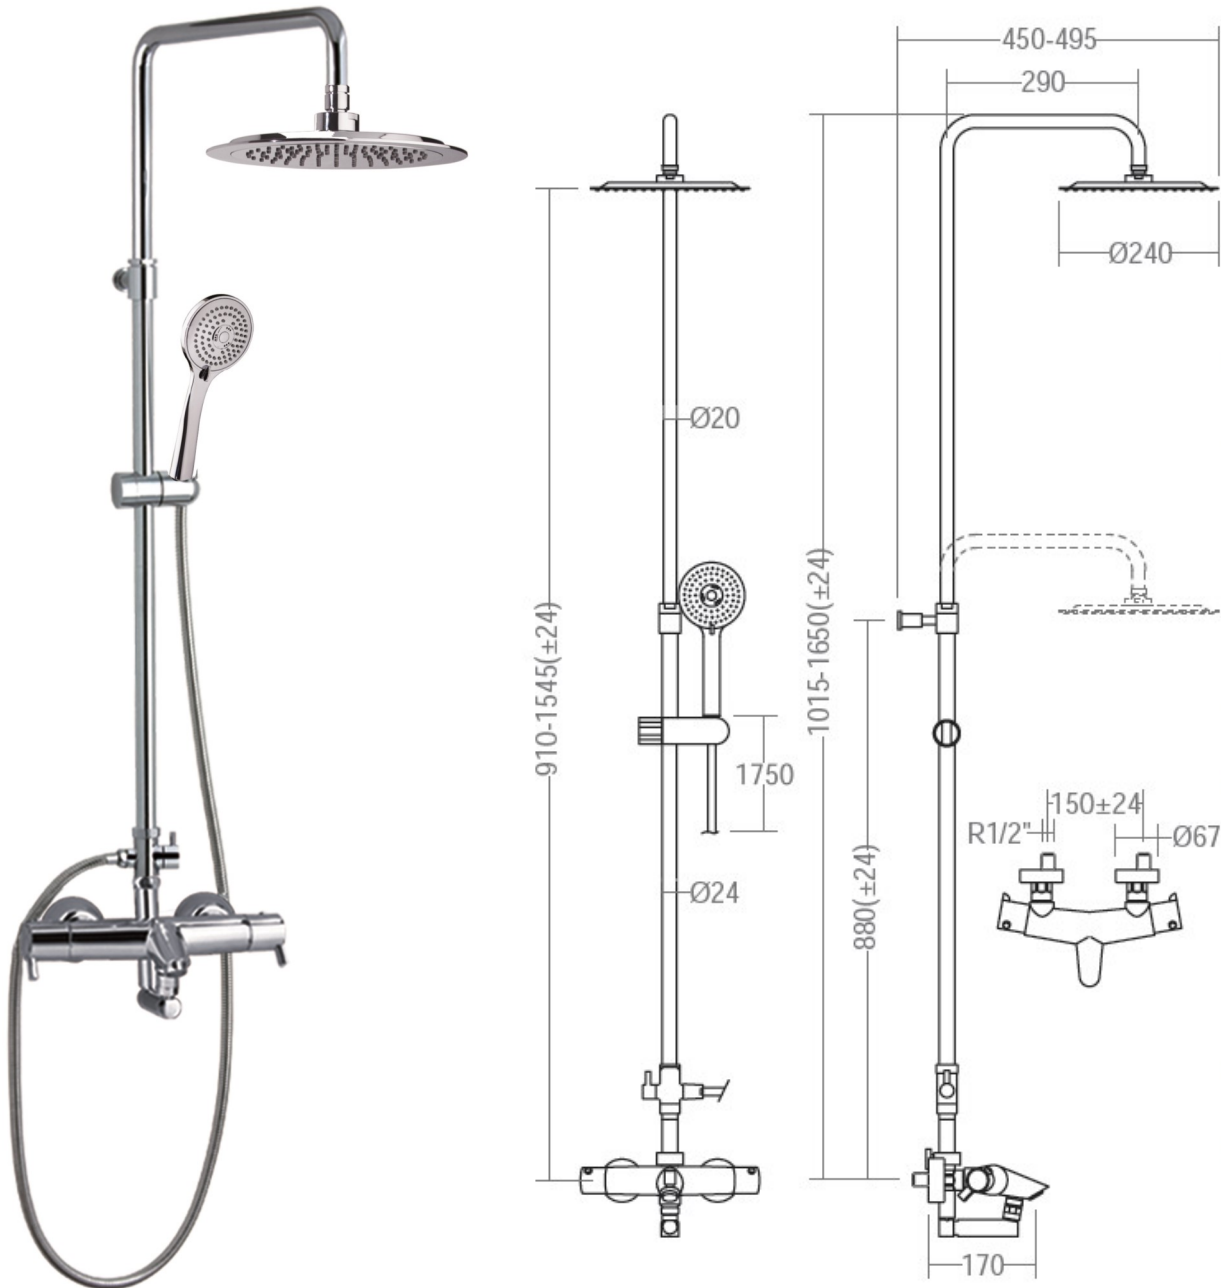

SPECIFICATION SHEET

Manufacturer	RAMON SOLER-SPAIN
Model	TERMODRAKO
Description	THERMOSTATIC BATH & SHOWER MIXER WITH GREAT ADJUSTABLE SHOWER COLUMN, SHOWER HEAD Ø240mm AND SHOWER HANDSET.
Finish	CHROME
Article Code	3356 AP240