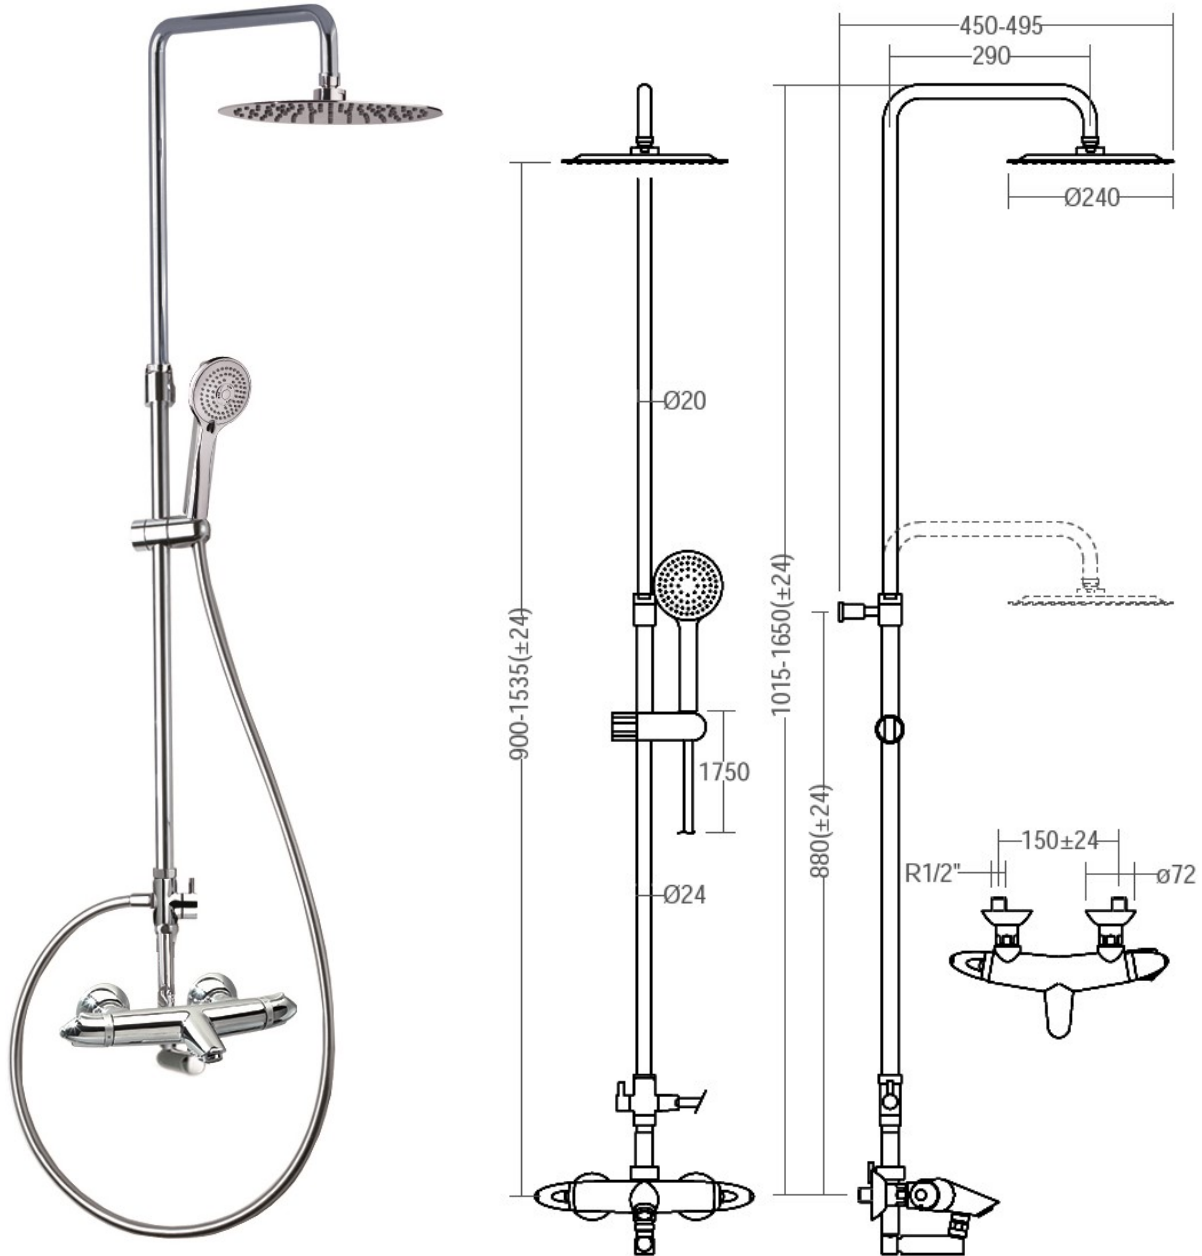

## SPECIFICATION SHEET

<b>Manufacturer</b>	RAMON SOLER-SPAIN
<b>Model</b>	TERMOLUX
<b>Description</b>	THERMOSTATIC BATH & SHOWER MIXER WITH GREAT ADJUSTABLE SHOWER COLUMN, SHOWER HEAD Ø240mm AND SHOWER HANDSET.
<b>Finish</b>	CHROME
<b>Article Code</b>	1756 AP240