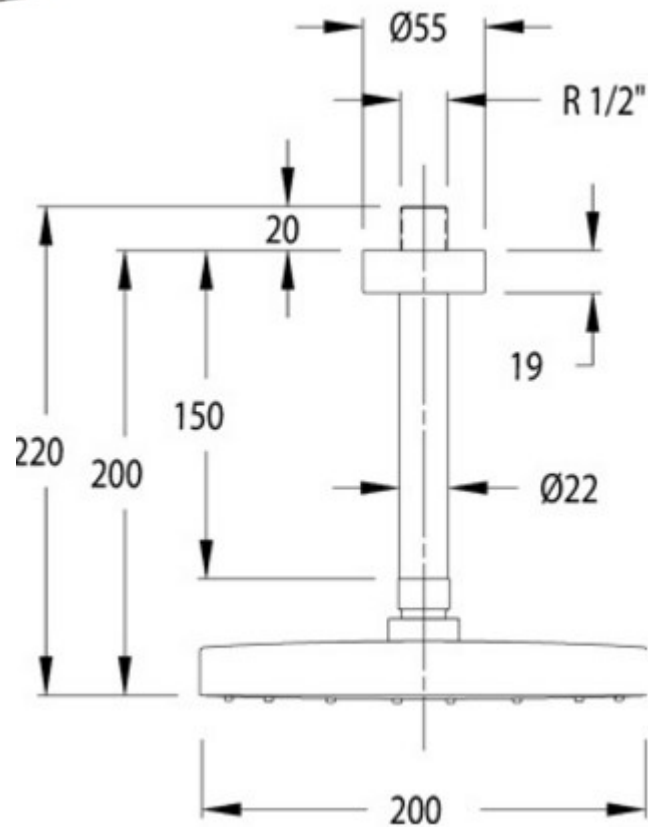

SPECIFICATION SHEET

Manufacturer	RAMON SOLER-SPAIN
Model	ODISEA KUATRO
Description	CEILING SHOWER ARM 15cm WITH SHOWER HEAD
Finish	CHROME
Article Code	BVRK 200