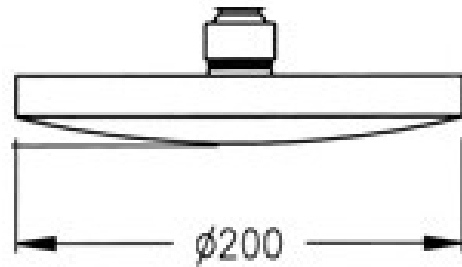

SPECIFICATION SHEET

Manufacturer	RAMON SOLER-SPAIN
Model	ODISEA
Description	CEILING SHOWER ARM 15cm WITH SHOWER HEAD
Finish	CHROME
Article Code	BVRO 200