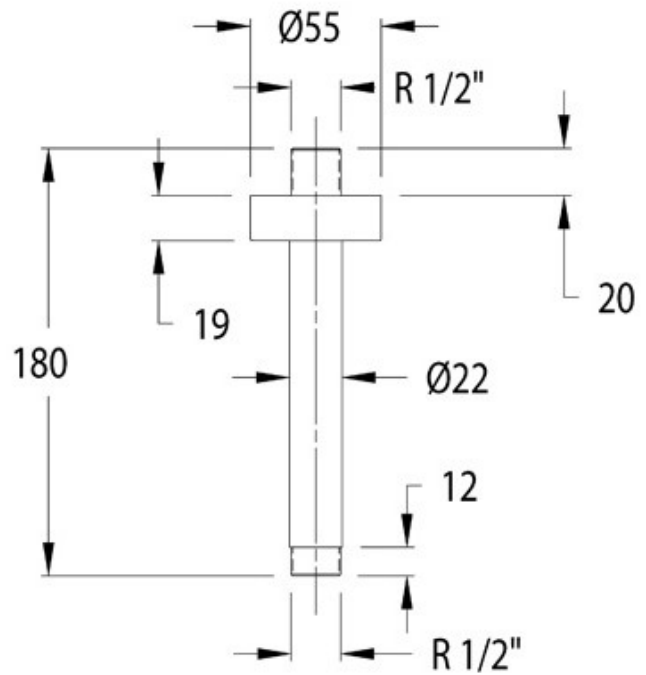

SPECIFICATION SHEET

Manufacturer	RAMON SOLER-SPAIN
Model	ODISEA
Description	CEILING SHOWER ARM 15cm WITH SHOWER HEAD
Finish	CHROME
Article Code	BVRO 200