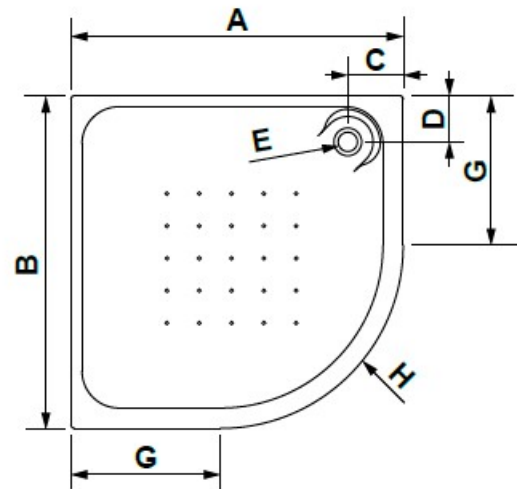

SPECIFICATION SHEET

	A	B	C	D	E	F	G	H	I
800 x 800 mm.	800	800	150	130	Ø52	35	50	300	R485
900 x 900 mm.	900	900	150	130	Ø52	35	50	400	R495

Manufacturer

GALA GROUP OF ROCA-SPAIN

Model

ESFERA

Description

ACRYLIC CORNER SHOWER TRAY RECESSED INSTALLATION

Finish

WHITE

Article Code

63860, 63863

SPECIFICATION SHEET

	A	B	C	D	E	F	G	H
800 x 800 mm.	800	800	150	130	Ø52	80	300	R485
900 x 900 mm.	900	900	150	130	Ø52	80	400	R495

Manufacturer	GALA GROUP OF ROCA-SPAIN
Model	ESFERA
Description	ACRYLIC CORNER SHOWER TRAY
Finish	WHITE
Article Code	63861, 63864