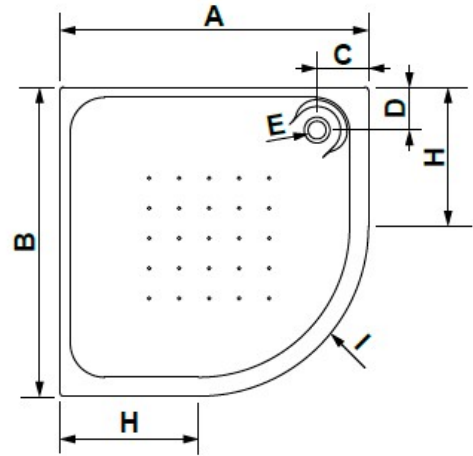

SPECIFICATION SHEET

	A	B	C	D	E	F	G	H	I
800 x 800 mm.	800	800	150	130	Ø52	35	50	300	R485
900 x 900 mm.	900	900	150	130	Ø52	35	50	400	R495

Manufacturer

GALA GROUP OF ROCA-SPAIN

Model

ESFERA

Description

ACRYLIC CORNER SHOWER TRAY RECESSED INSTALLATION

Finish

WHITE

Article Code

63860, 63863

SPECIFICATION SHEET

	A	B	C	D	E	F	G	H
800 x 800 mm.	800	800	150	130	Ø52	80	300	R485
900 x 900 mm.	900	900	150	130	Ø52	80	400	R495

Manufacturer	GALA GROUP OF ROCA-SPAIN
Model	ESFERA
Description	ACRYLIC CORNER SHOWER TRAY
Finish	WHITE
Article Code	63861, 63864