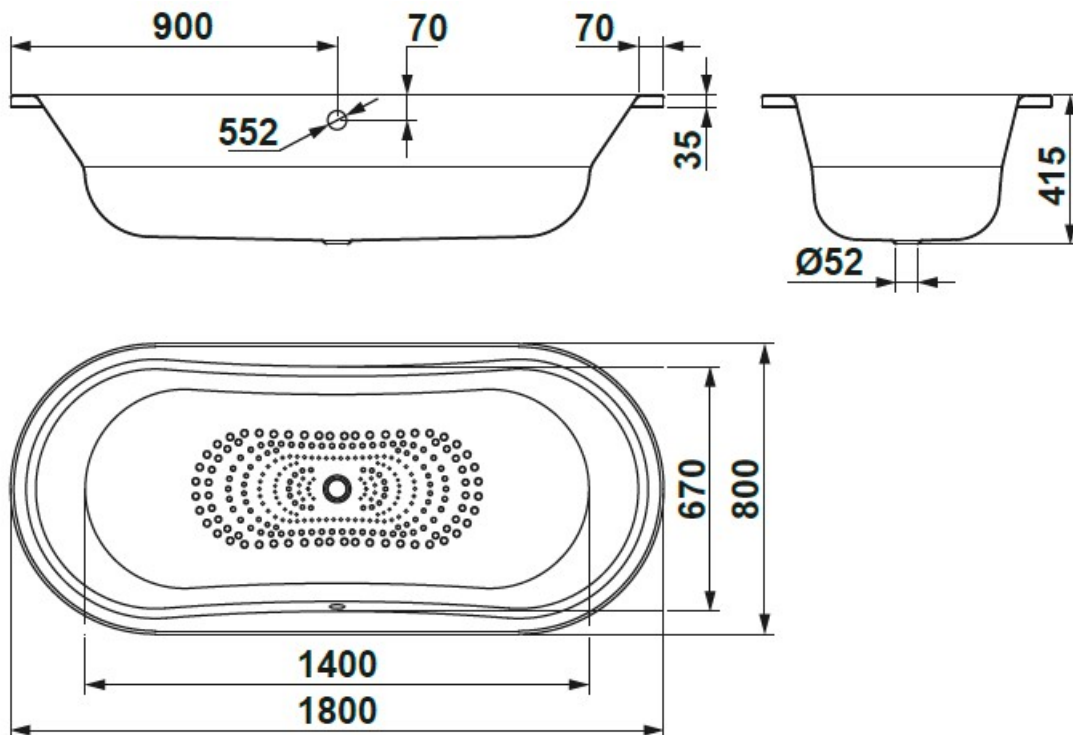

## SPECIFICATION SHEET

<b>Manufacturer</b>	GALA GROUP OF ROCA-SPAIN
<b>Model</b>	OPERA
<b>Description</b>	RECESSED ENAMELLED STEEL BATHTUB
<b>Finish</b>	WHITE
<b>Article Code</b>	6303401