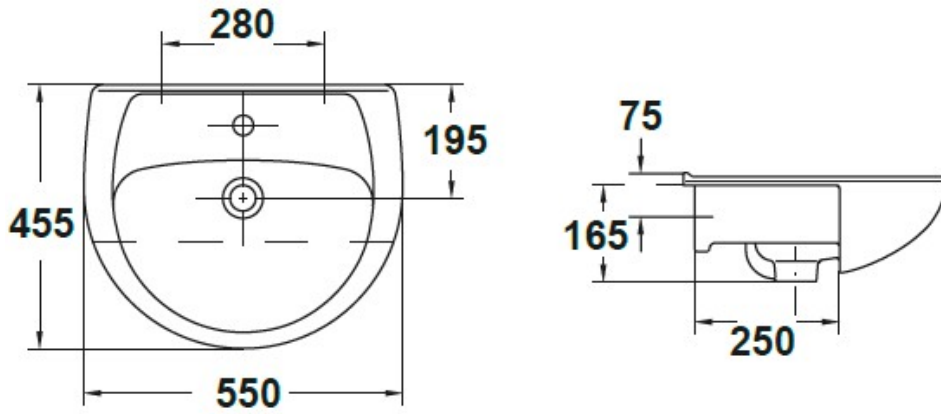

SPECIFICATION SHEET

Manufacturer	GALA GROUP OF ROCA-SPAIN
Model	ELIA
Description	SEMI-RECESSED WASH BASIN
Finish	WHITE
Article Code	18070