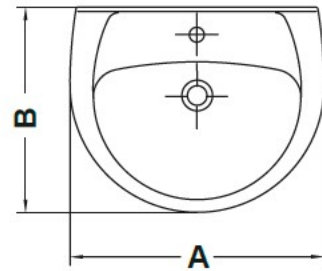

## SPECIFICATION SHEET

	A	B
650	650	510
600	600	485
550	550	455

<b>Manufacturer</b>	GALA GROUP OF ROCA-SPAIN
<b>Model</b>	ELIA
<b>Description</b>	SEMI-PEDESTAL WASH BASIN Installation options available: pedestal, semipedestal or wall-hung
<b>Finish</b>	WHITE
<b>Article Code</b>	18432