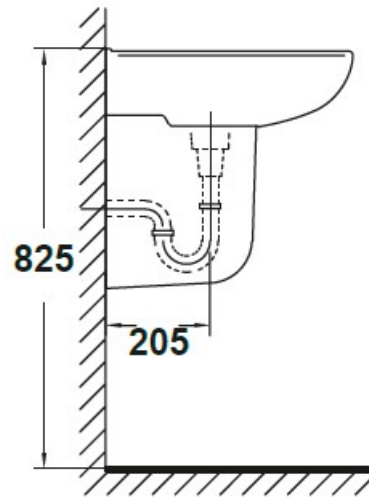

## SPECIFICATION SHEET

	A	B
650	650	510
600	600	485
550	550	455

<b>Manufacturer</b>	GALA GROUP OF ROCA-SPAIN
<b>Model</b>	ELIA
<b>Description</b>	SEMI-PEDESTAL WASH BASIN Installation options available: pedestal, semipedestal or wall-hung
<b>Finish</b>	WHITE
<b>Article Code</b>	18432