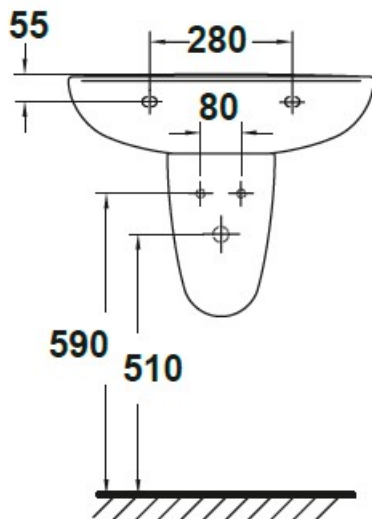

## SPECIFICATION SHEET

	A	B
650	650	510
600	600	485
550	550	455

<b>Manufacturer</b>	GALA GROUP OF ROCA-SPAIN
<b>Model</b>	ELIA
<b>Description</b>	SEMI-PEDESTAL WASH BASIN Installation options available: pedestal, semipedestal or wall-hung
<b>Finish</b>	WHITE
<b>Article Code</b>	18432