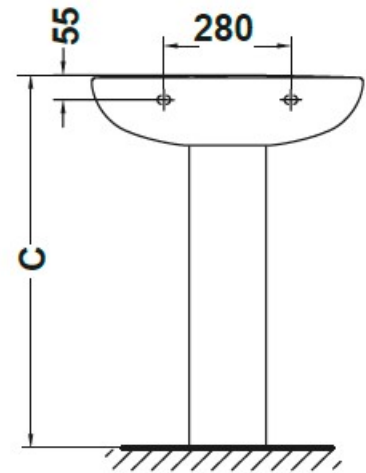

SPECIFICATION SHEET

	A	B	C
650	650	510	825
600	600	485	820
550	550	455	820

Manufacturer	GALA GROUP OF ROCA-SPAIN
Model	ELIA
Description	PEDESTAL WASH BASIN Installation options available: pedestal, semipedestal or wall-hung
Finish	WHITE
Article Code	18430