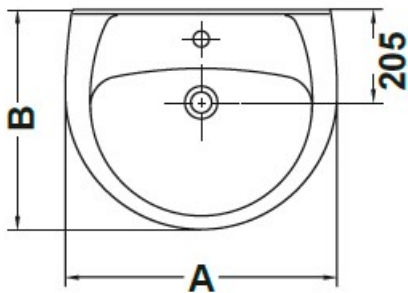

SPECIFICATION SHEET

	A	B	C
650	650	510	825
600	600	485	820
550	550	455	820

Manufacturer	GALA GROUP OF ROCA-SPAIN
Model	ELIA
Description	PEDESTAL WASH BASIN Installation options available: pedestal, semipedestal or wall-hung
Finish	WHITE
Article Code	18430