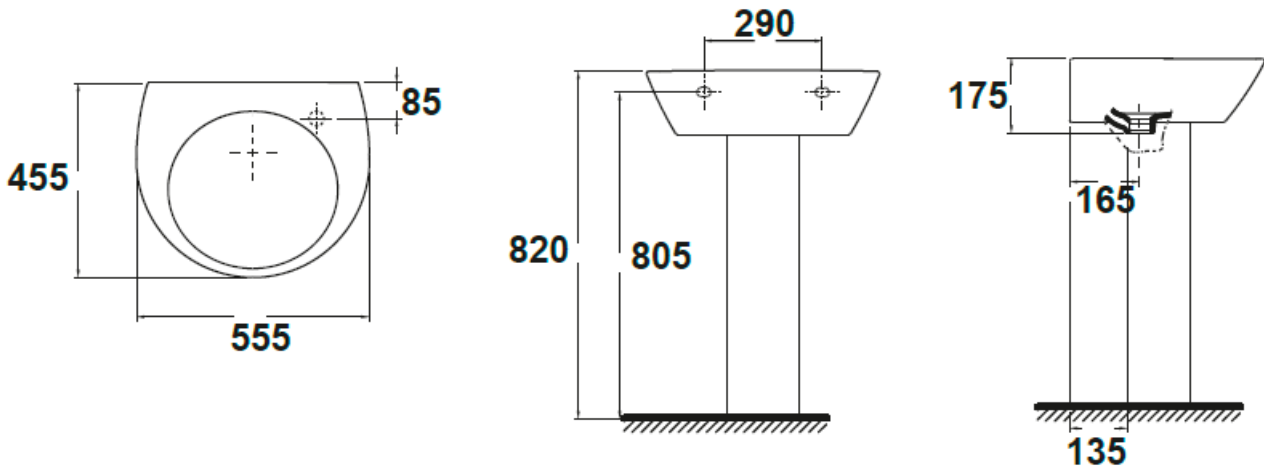

## SPECIFICATION SHEET

<b>Manufacturer</b>	GALA GROUP OF ROCA-SPAIN
<b>Model</b>	STREET
<b>Description</b>	PEDESTAL FOR WASH BASIN Pedestal installation option (ref. 31010 / 31020 / 31030 / 31040 / 31050)
<b>Finish</b>	WHITE
<b>Article Code</b>	31435