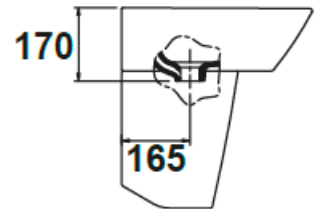

SPECIFICATION SHEET

Manufacturer	GALA GROUP OF ROCA-SPAIN
Model	STREET
Description	SEMI-PEDESTAL (RIGHT-HAND HOLE) Installation requires tap-hole on wash-basin to be right-sided (ref. 31010 / 31020 / 31030 / 31050).
Finish	WHITE
Article Code	31432