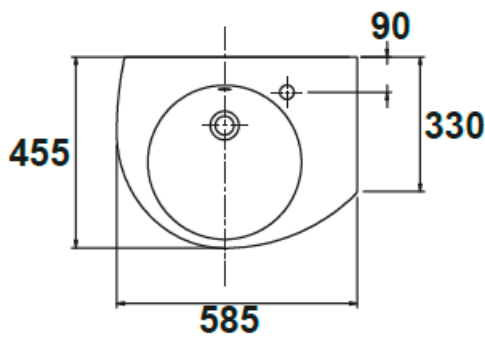

SPECIFICATION SHEET

Manufacturer	GALA GROUP OF ROCA-SPAIN
Model	STREET
Description	SEMI-PEDESTAL (RIGHT-HAND HOLE) Installation requires tap-hole on wash-basin to be right-sided (ref. 31010 / 31020 / 31030 / 31050).
Finish	WHITE
Article Code	31432