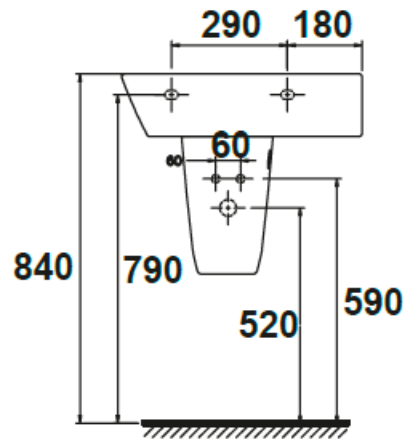

SPECIFICATION SHEET

Manufacturer	GALA GROUP OF ROCA-SPAIN
Model	STREET
Description	SEMI-PEDESTAL (RIGHT-HAND HOLE) Installation requires tap-hole on wash-basin to be right-sided (ref. 31010 / 31020 / 31030 / 31050).
Finish	WHITE
Article Code	31432