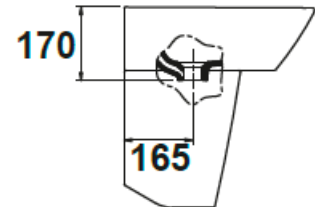

## SPECIFICATION SHEET

<b>Manufacturer</b>	GALA GROUP OF ROCA-SPAIN
<b>Model</b>	STREET
<b>Description</b>	WASH BASIN SEMI-PEDESTAL (LEFT-HAND HOLE) Installation requires tap-hole on wash-basin to be left-sided (ref. 31040)
<b>Finish</b>	WHITE
<b>Article Code</b>	31433