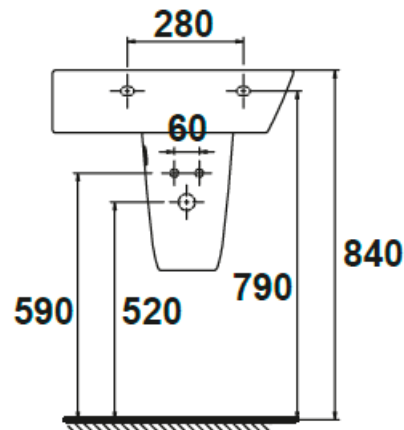

## SPECIFICATION SHEET

<b>Manufacturer</b>	GALA GROUP OF ROCA-SPAIN
<b>Model</b>	STREET
<b>Description</b>	WASH BASIN SEMI-PEDESTAL (LEFT-HAND HOLE) Installation requires tap-hole on wash-basin to be left-sided (ref. 31040)
<b>Finish</b>	WHITE
<b>Article Code</b>	31433