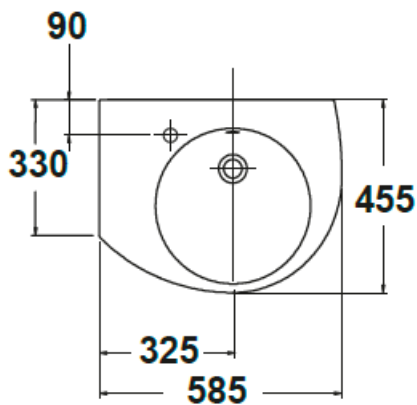

## SPECIFICATION SHEET

<b>Manufacturer</b>	GALA GROUP OF ROCA-SPAIN
<b>Model</b>	STREET
<b>Description</b>	WASH BASIN SEMI-PEDESTAL (LEFT-HAND HOLE) Installation requires tap-hole on wash-basin to be left-sided (ref. 31040)
<b>Finish</b>	WHITE
<b>Article Code</b>	31433