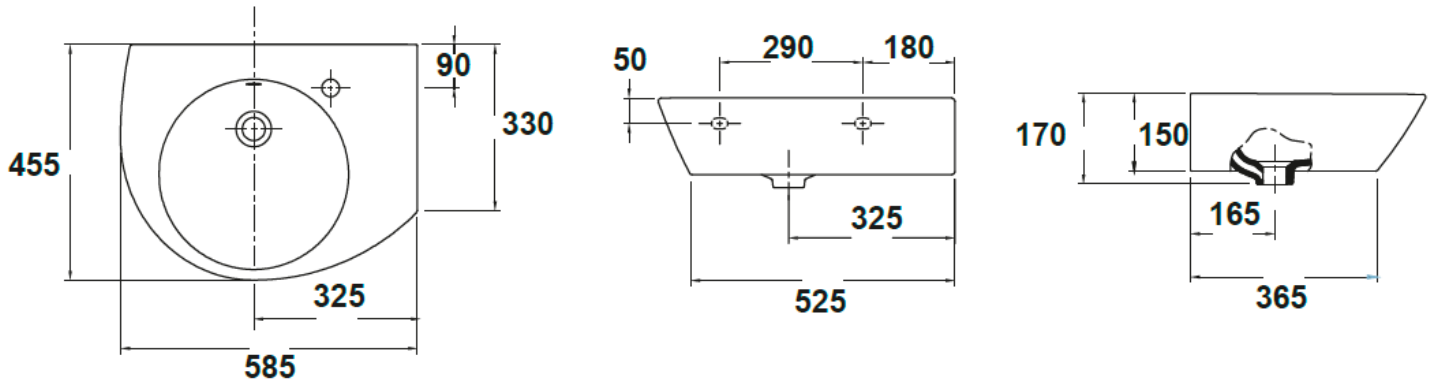

## SPECIFICATION SHEET

<b>Manufacturer</b>	GALA GROUP OF ROCA-SPAIN
<b>Model</b>	STREET
<b>Description</b>	ASYMMETRICAL WASH BASIN WITH OVERFLOW AND FIXING KIT, Right-sided tap-hole Installation options available: pedestal, semipedestal (ref. 31432 ), wall-hung or over-counter
<b>Finish</b>	WHITE
<b>Article Code</b>	31050