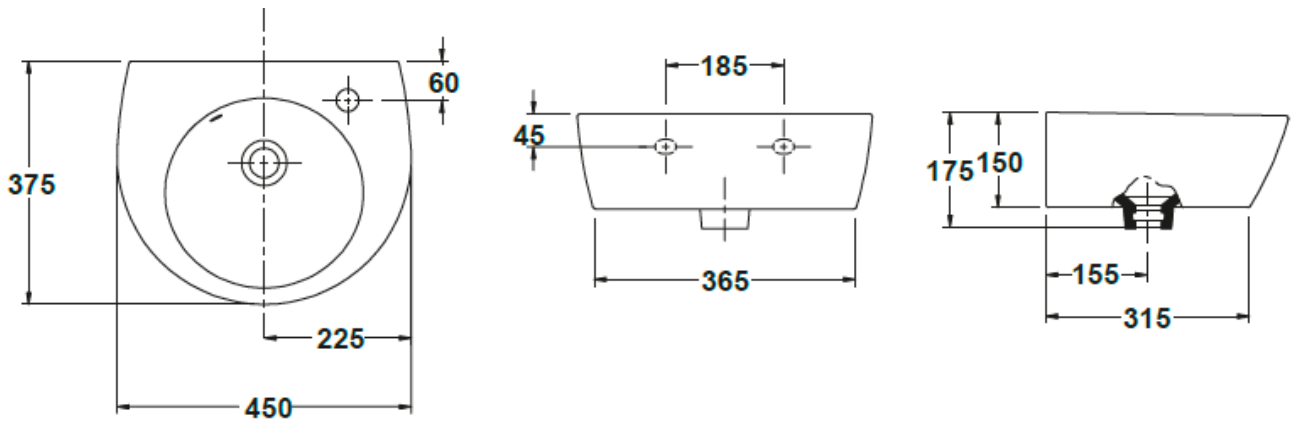

SPECIFICATION SHEET

Manufacturer	GALA GROUP OF ROCA-SPAIN
Model	STREET
Description	WASH BASIN WITH OVERFLOW AND FIXING KIT Installation options available: wall-hung or over-counter
Finish	WHITE
Article Code	31080

SPECIFICATION SHEET

Manufacturer	GALA GROUP OF ROCA-SPAIN
Model	STREET
Description	WASH BASIN WITH OVERFLOW AND FIXING KIT Installation options available: wall-hung or over-counter
Finish	WHITE
Article Code	31090