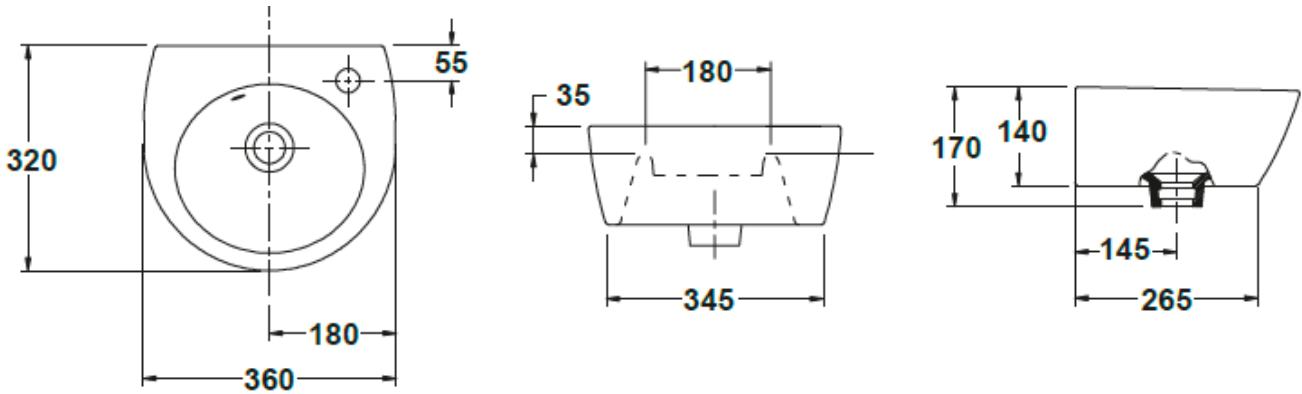

SPECIFICATION SHEET

Manufacturer	GALA GROUP OF ROCA-SPAIN
Model	STREET
Description	WASH BASIN WITH OVERFLOW AND FIXING KIT Installation options available: wall-hung or over-counter
Finish	WHITE
Article Code	31080

SPECIFICATION SHEET

Manufacturer	GALA GROUP OF ROCA-SPAIN
Model	STREET
Description	WASH BASIN WITH OVERFLOW AND FIXING KIT Installation options available: wall-hung or over-counter
Finish	WHITE
Article Code	31090