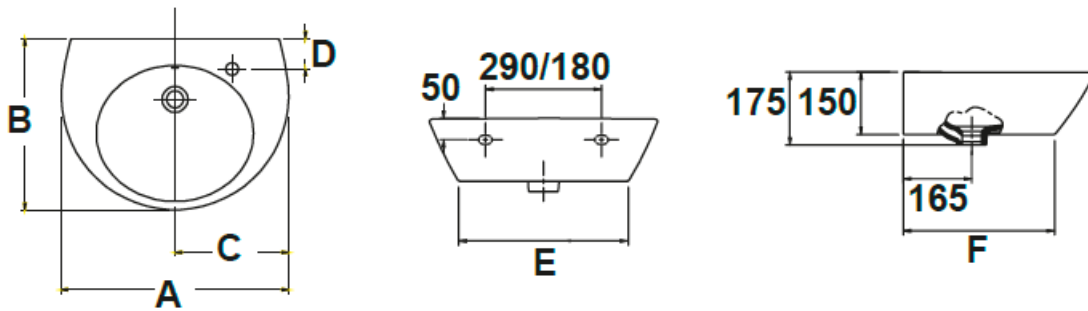

SPECIFICATION SHEET

Lavamanos Wash stand Lave-mains Рукомойник	A	B	C	D	E	F
500 mm.	500	425	250	75	414	337
550 mm	555	455	277,5	85	420	370
600 mm.	600	450	300	80	465	365

Manufacturer	GALA GROUP OF ROCA-SPAIN
Model	STREET
Description	WASH BASIN WITH OVERFLOW AND FIXING KIT Installation options available: pedestal, semipedestal (ref. 31432), wall-hung or over-counter
Finish	WHITE
Article Code	31010, 31020, 31030