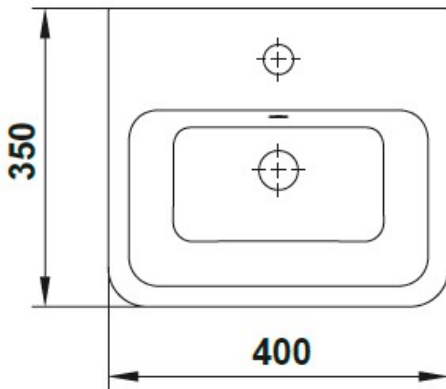

## SPECIFICATION SHEET

<b>Manufacturer</b>	GALA GROUP OF ROCA-SPAIN
<b>Model</b>	STREET SQUARE
<b>Description</b>	WASH BASIN WITH OVERFLOW AND FIXING KIT Installation options available: wall-hung or back-to-wall, countertop.
<b>Finish</b>	WHITE
<b>Article Code</b>	05050