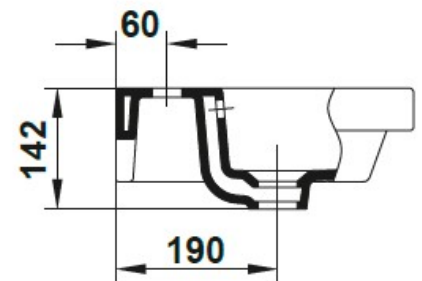

## SPECIFICATION SHEET

<b>Manufacturer</b>	GALA GROUP OF ROCA-SPAIN
<b>Model</b>	STREET SQUARE
<b>Description</b>	WASH BASIN WITH OVERFLOW AND FIXING KIT Installation options available: wall-hung or back-to-wall, countertop.
<b>Finish</b>	WHITE
<b>Article Code</b>	05050