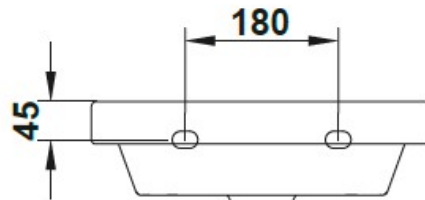

## SPECIFICATION SHEET

<b>Manufacturer</b>	GALA GROUP OF ROCA-SPAIN
<b>Model</b>	STREET SQUARE
<b>Description</b>	WASH BASIN WITH OVERFLOW AND FIXING KIT Installation options available: wall-hung or back-to-wall, countertop.
<b>Finish</b>	WHITE
<b>Article Code</b>	05050