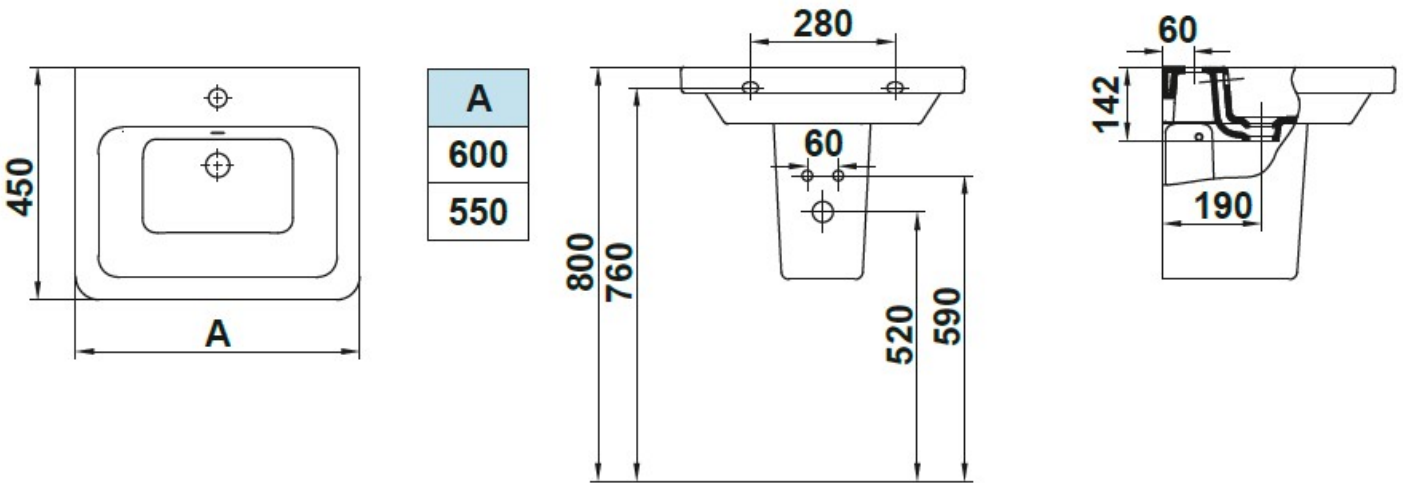

SPECIFICATION SHEET

| | |
|---------------------|--------------------------|
| Manufacturer | GALA GROUP OF ROCA-SPAIN |
| Model | STREET SQUARE |
| Description | SEMI PEDESTAL WASH BASIN |
| Finish | WHITE |
| Article Code | 05030, 05040, 05432 |