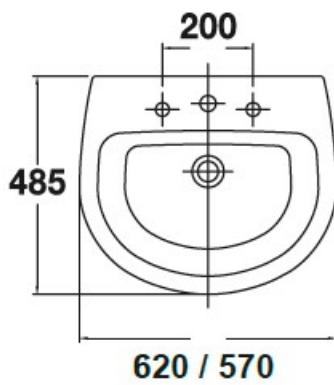

SPECIFICATION SHEET

Manufacturer	GALA GROUP OF ROCA-SPAIN
Model	JAZZ
Description	SEMI-PEDESTAL WASH BASIN
Finish	WHITE
Article Code	28432