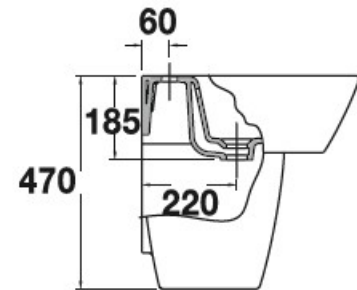

SPECIFICATION SHEET

Manufacturer	GALA GROUP OF ROCA-SPAIN
Model	JAZZ
Description	SEMI-PEDESTAL WASH BASIN
Finish	WHITE
Article Code	28432