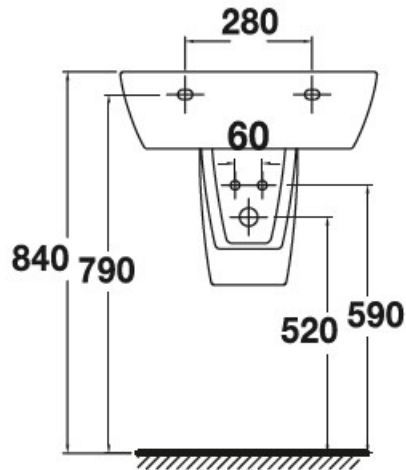

SPECIFICATION SHEET

Manufacturer	GALA GROUP OF ROCA-SPAIN
Model	JAZZ
Description	SEMI-PEDESTAL WASH BASIN
Finish	WHITE
Article Code	28432