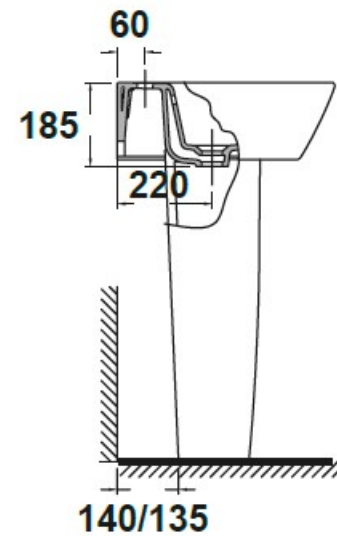

SPECIFICATION SHEET

Manufacturer	GALA GROUP OF ROCA-SPAIN
Model	JAZZ
Description	PEDESTAL WASH BASIN
Finish	WHITE
Article Code	28430