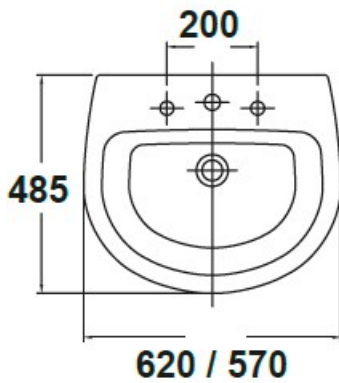

SPECIFICATION SHEET

Manufacturer	GALA GROUP OF ROCA-SPAIN
Model	JAZZ
Description	PEDESTAL WASH BASIN
Finish	WHITE
Article Code	28430