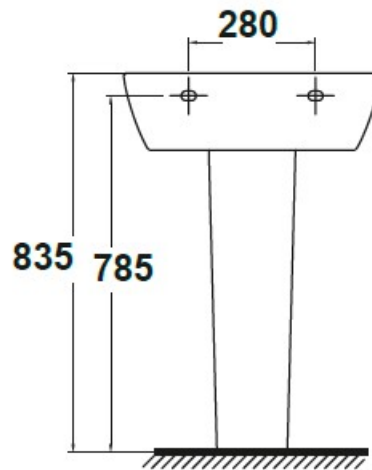

SPECIFICATION SHEET

Manufacturer	GALA GROUP OF ROCA-SPAIN
Model	JAZZ
Description	PEDESTAL WASH BASIN
Finish	WHITE
Article Code	28430