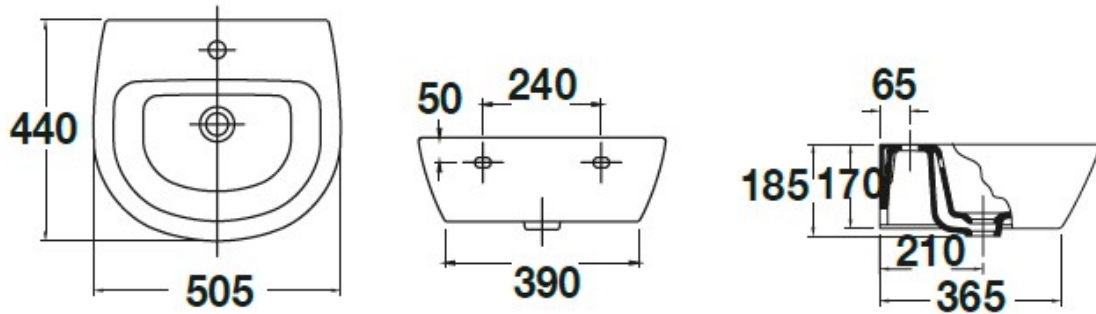

## SPECIFICATION SHEET

<b>Manufacturer</b>	GALA GROUP OF ROCA-SPAIN
<b>Model</b>	JAZZ
<b>Description</b>	WASH BASIN WITH OVERFLOW AND FIXING KIT Installation options: semi-pedestal, wall-hung or over-counter
<b>Finish</b>	WHITE
<b>Article Code</b>	28040