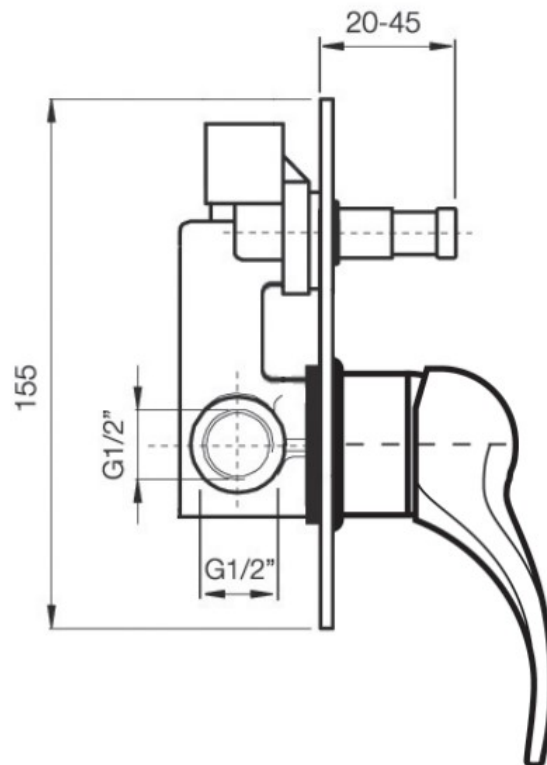

SPECIFICATION SHEET

| | |
|---------------------|---|
| Manufacturer | ITALMIX-ITALY |
| Model | GENIO |
| Description | BUILT-IN SINGLE LEVER SHOWER MIXER WITH DIVERTER, |
| Finish | CHROME |
| Article Code | GE 0560 |