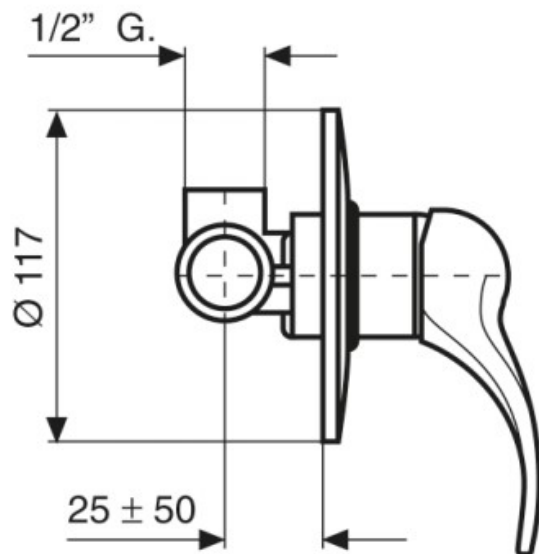

## SPECIFICATION SHEET

<b>Manufacturer</b>	ITALMIX-ITALY
<b>Model</b>	GENIO
<b>Description</b>	BUILT-IN SINGLE LEVER SHOWER MIXER
<b>Finish</b>	CHROME
<b>Article Code</b>	GE 0500