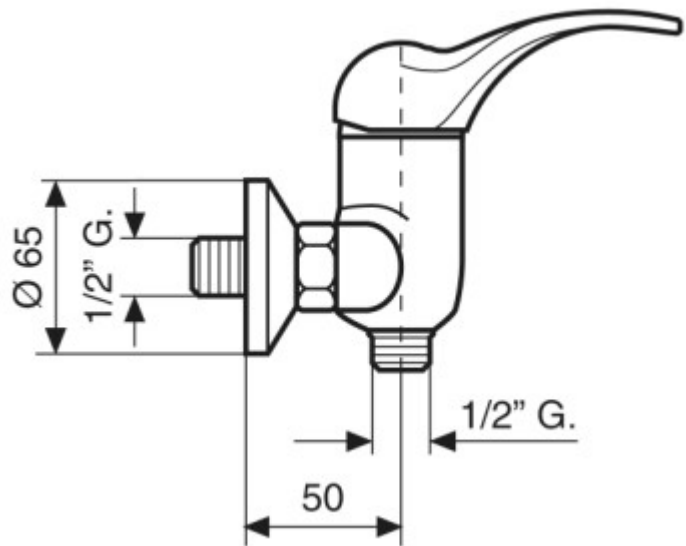

## SPECIFICATION SHEET

<b>Manufacturer</b>	ITALMIX-ITALY
<b>Model</b>	GENIO
<b>Description</b>	WALL MOUNTED SINGLE LEVER EXTERNAL SHOWER MIXER,
<b>Finish</b>	CHROME
<b>Article Code</b>	GE 0400