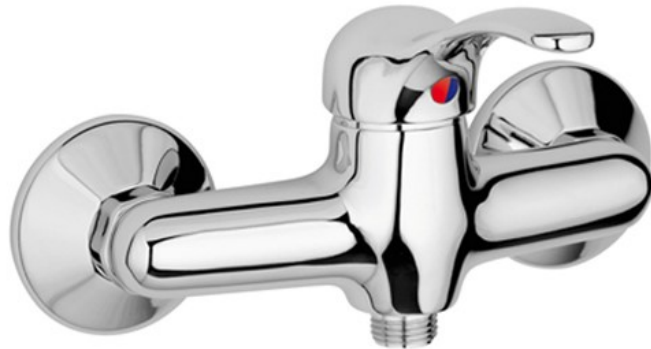

## SPECIFICATION SHEET

<b>Manufacturer</b>	ITALMIX-ITALY
<b>Model</b>	GENIO
<b>Description</b>	WALL MOUNTED SINGLE LEVER EXTERNAL SHOWER MIXER,
<b>Finish</b>	CHROME
<b>Article Code</b>	GE 0400