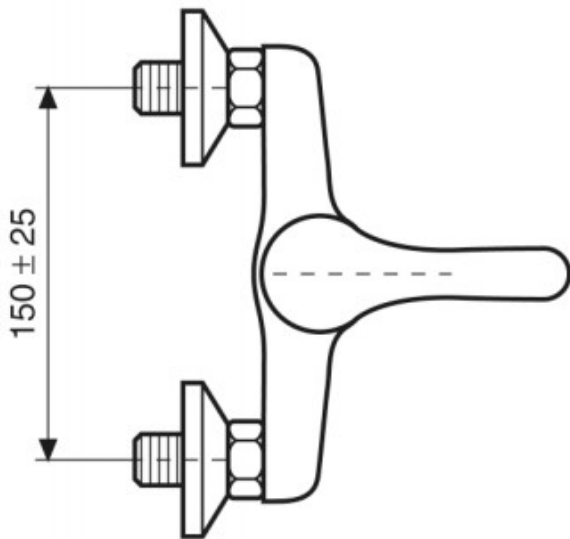

## SPECIFICATION SHEET

<b>Manufacturer</b>	ITALMIX-ITALY
<b>Model</b>	GENIO
<b>Description</b>	WALL MOUNTED SINGLE LEVER EXTERNAL SHOWER MIXER,
<b>Finish</b>	CHROME
<b>Article Code</b>	GE 0400