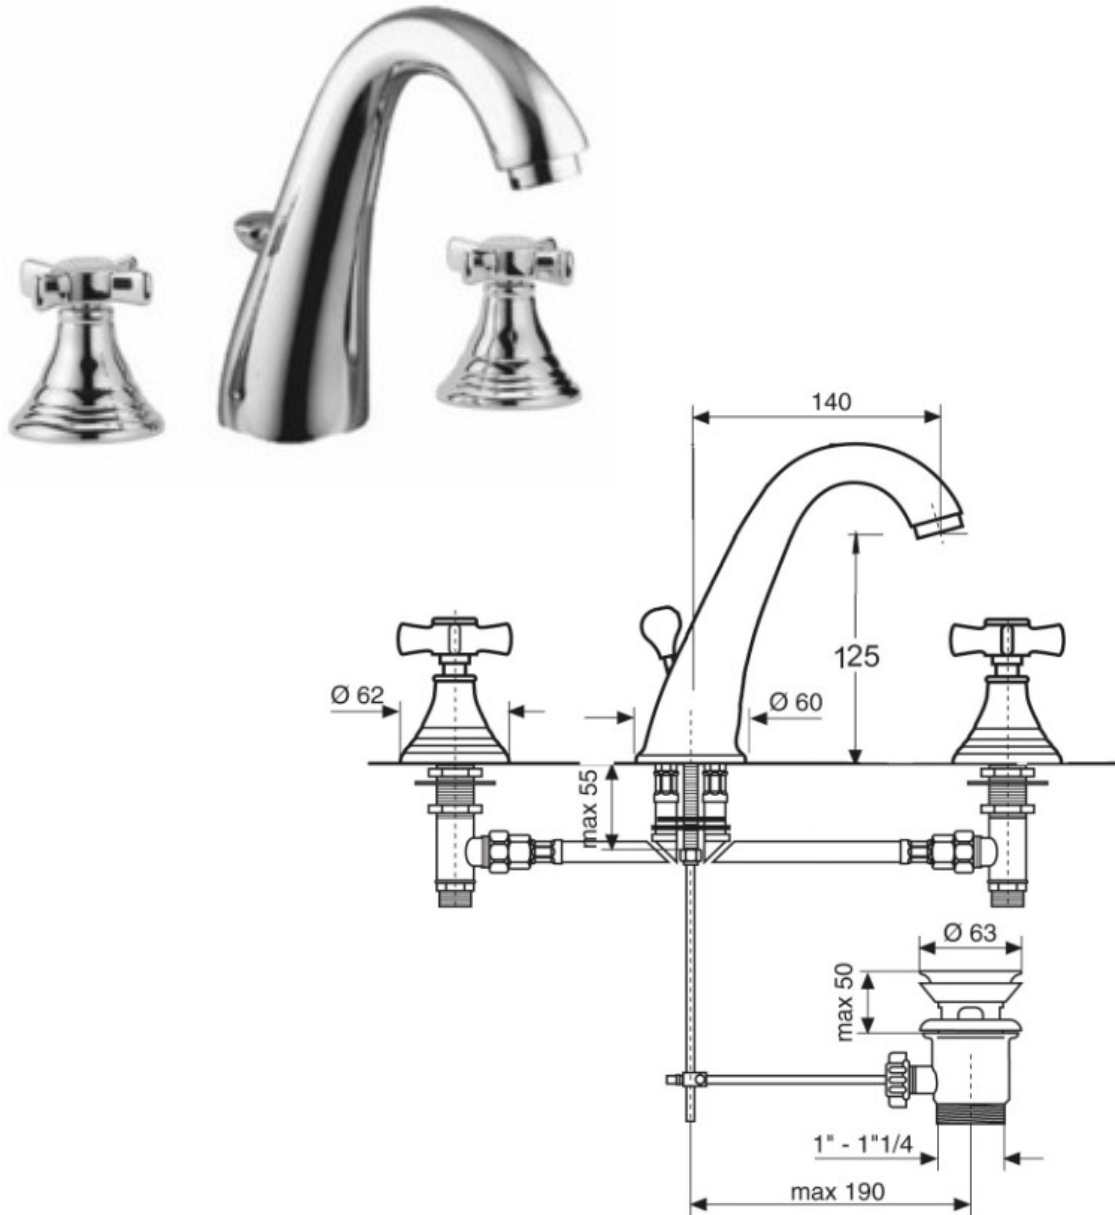

SPECIFICATION SHEET

Manufacturer	ITALMIX-ITALY
Model	DREAM
Description	BASIN SET WITH CERAMIC HEADWORKS 90°, CASTED SPOUT AND 1" 1/4 POP-UP WASTE
Finish	CHROME
Article Code	DR 1230