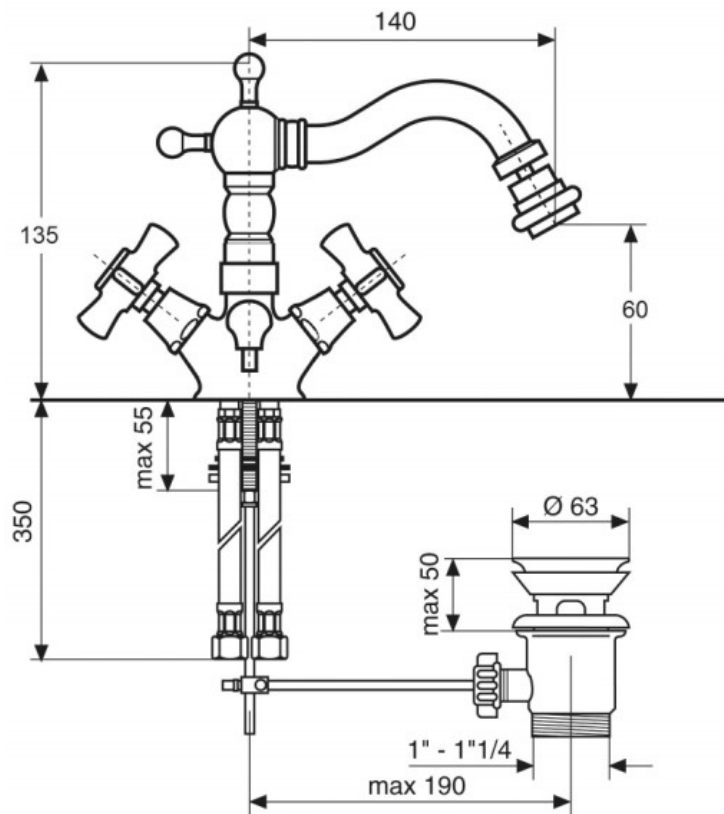

## SPECIFICATION SHEET

<b>Manufacturer</b>	ITALMIX-ITALY
<b>Model</b>	DREAM
<b>Description</b>	SINGLE HOLE BIDET MIXER WITH 90° CERAMIC HEADWORKS AND 1" 1/4 POP-UP WASTE
<b>Finish</b>	CHROME
<b>Article Code</b>	DR 1360