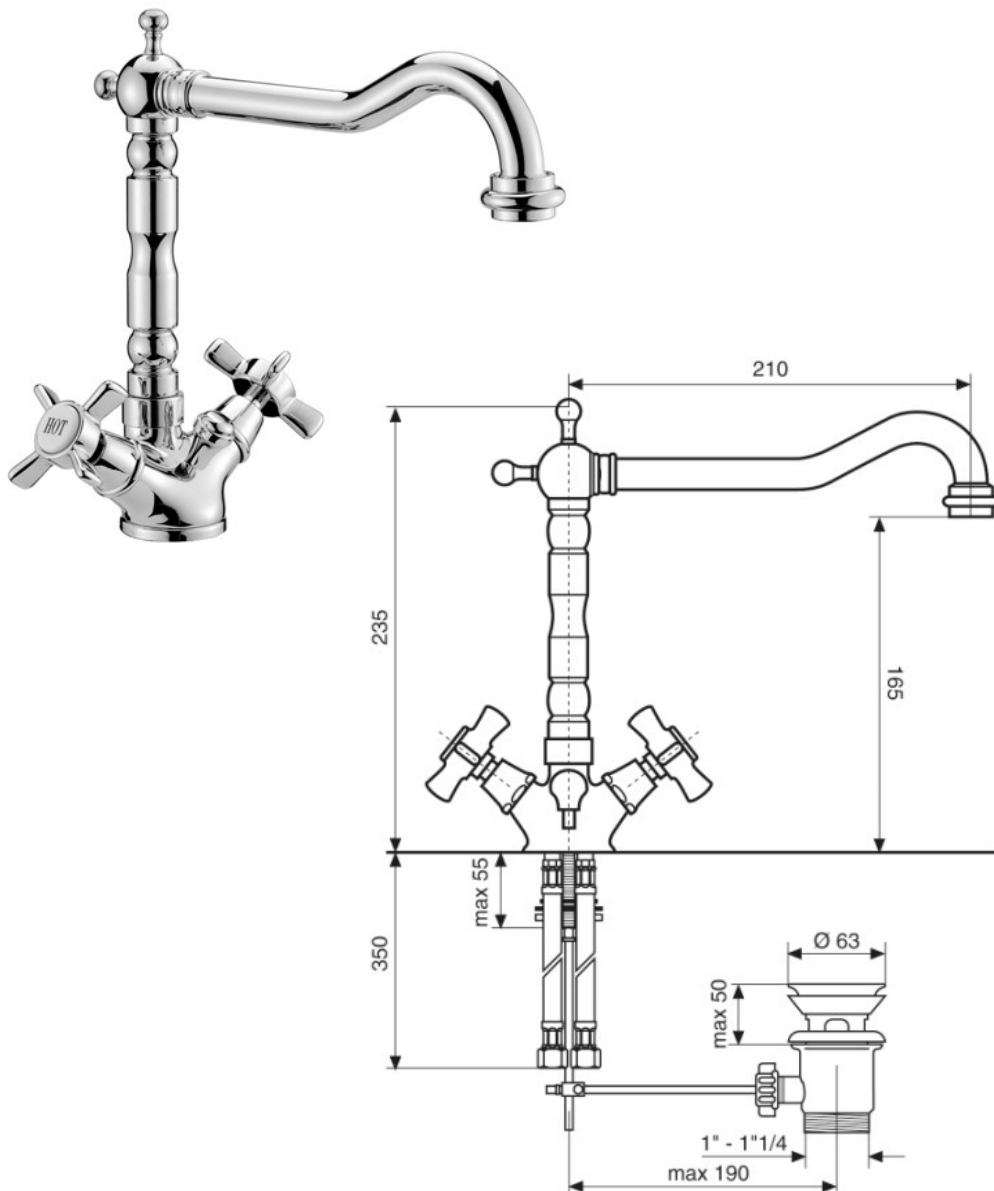

SPECIFICATION SHEET

Manufacturer	ITALMIX-ITALY
Model	DREAM
Description	SINGLE HOLE WASH BASIN MIXER WITH 90° CERAMIC HEADWORKS AND 1" 1/4 POP-UP WASTE
Finish	CHROME
Article Code	DR 1260