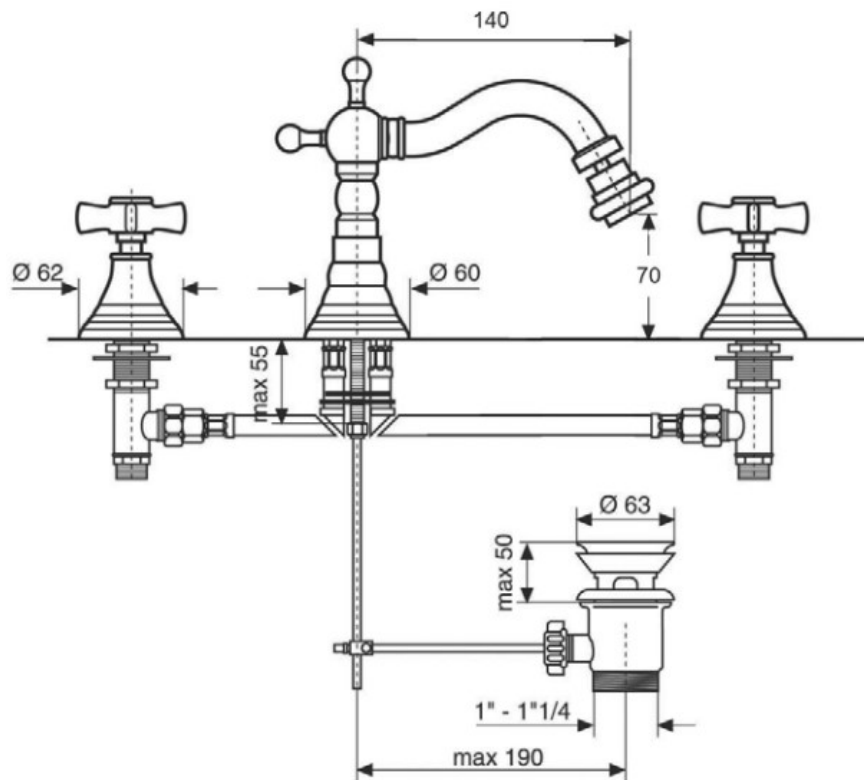

## SPECIFICATION SHEET

|                     |  |
|---------------------|--|
| <b>Manufacturer</b> | ITALMIX-ITALY  |
| <b>Model</b>        | DREAM  |
| <b>Description</b>  | BIDET SET WITH CERAMIC HEADWORKS 90° AND 1" 1/4 POP-UP WASTE |
| <b>Finish</b>       | CHROME   |
| <b>Article Code</b> | DR 1350  |