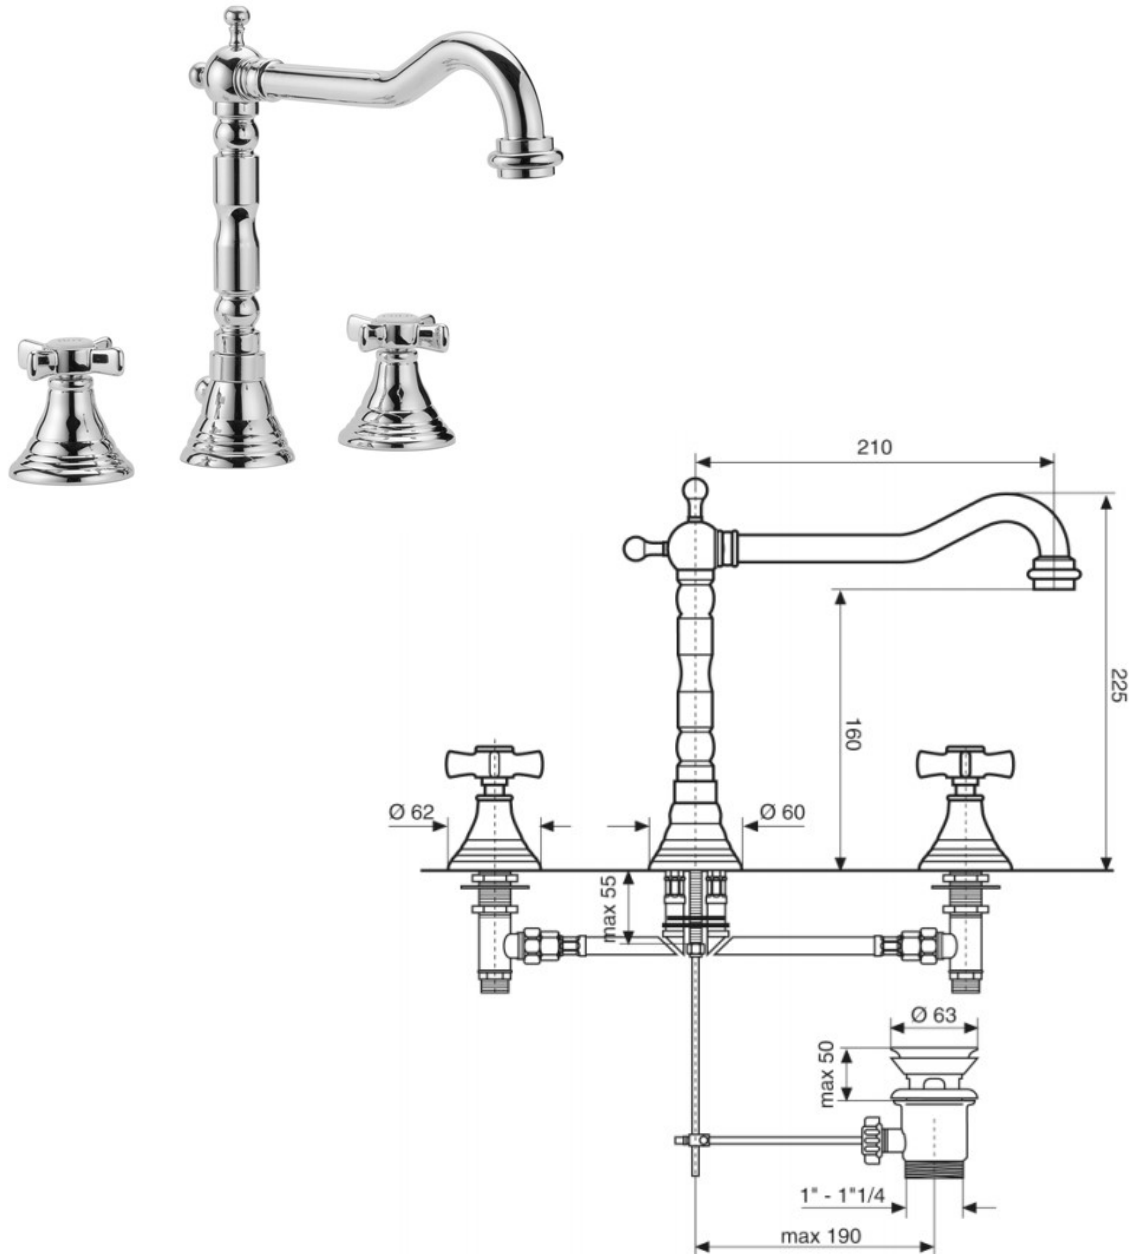

## SPECIFICATION SHEET

<b>Manufacturer</b>	ITALMIX-ITALY
<b>Model</b>	DREAM
<b>Description</b>	WASH BASIN SET WITH 90° CERAMIC HEADWORKS AND 1" 1/4 POP-UP WASTE
<b>Finish</b>	CHROME
<b>Article Code</b>	DR 1240