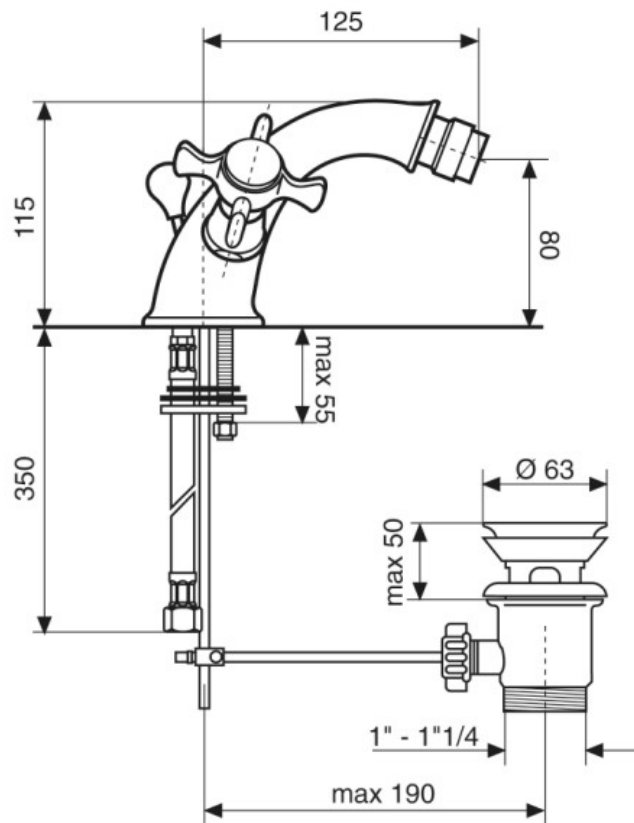

SPECIFICATION SHEET

| | |
|---------------------|--|
| Manufacturer | ITALMIX-ITALY |
| Model | DREAM |
| Description | SINGLE HOLE BIDET MIXER WITH 90° CERAMIC HEADWORKS AND 1" 1/4 POP-UP WASTE |
| Finish | CHROME |
| Article Code | DR 1300 |