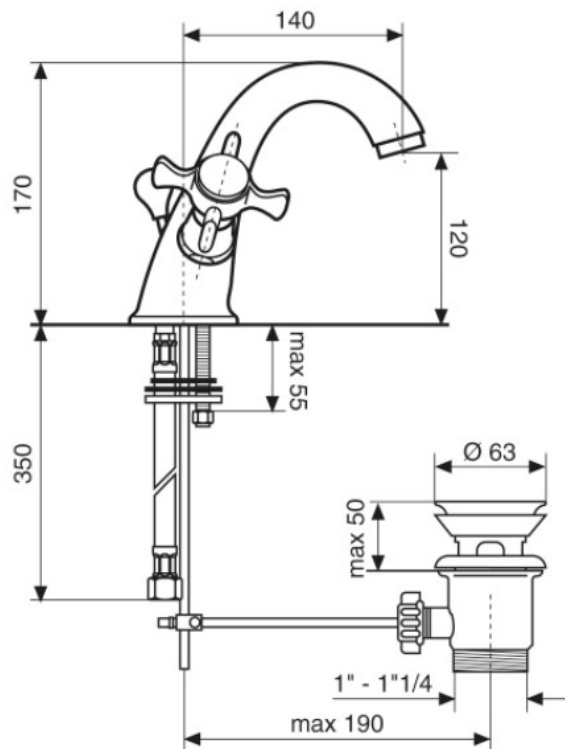

## SPECIFICATION SHEET

<b>Manufacturer</b>	ITALMIX-ITALY
<b>Model</b>	DREAM
<b>Description</b>	SINGLE HOLE WASH BASIN MIXER WITH 90° CERAMIC HEADWORKS AND 1" 1/4 POP-UP WASTE
<b>Finish</b>	CHROME
<b>Article Code</b>	DR 1200