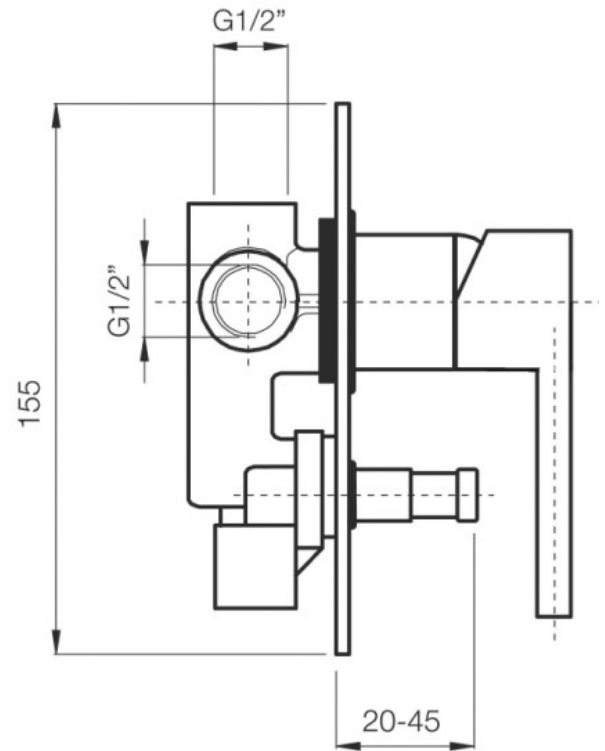

SPECIFICATION SHEET

Manufacturer	ITALMIX-ITALY
Model	EVOQUE
Description	CONCEALED SINGLE LEVER SHOWER MIXER WITH DIVERTER
Finish	CHROME
Article Code	EQ 0560