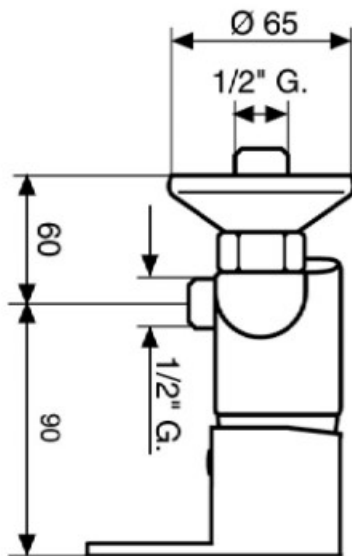

SPECIFICATION SHEET

Manufacturer	ITALMIX-ITALY
Model	EVOQUE
Description	SINGLE LEVER SHOWER MIXER
Finish	CHROME
Article Code	EQ 0400