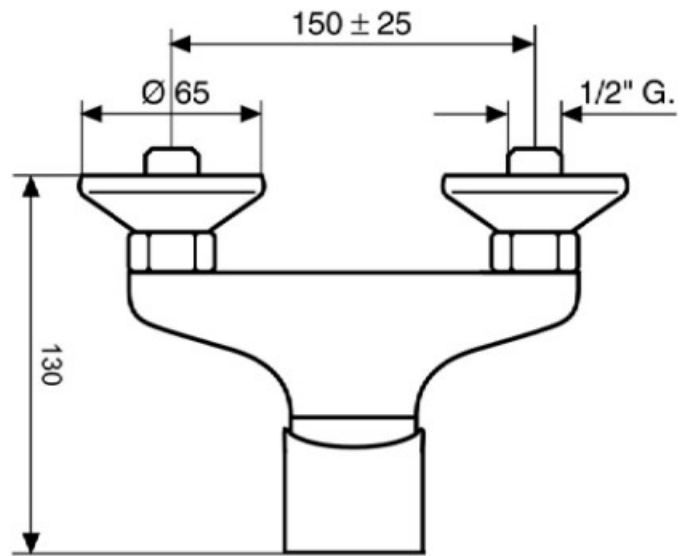

SPECIFICATION SHEET

Manufacturer	ITALMIX-ITALY
Model	EVOQUE
Description	SINGLE LEVER SHOWER MIXER
Finish	CHROME
Article Code	EQ 0400